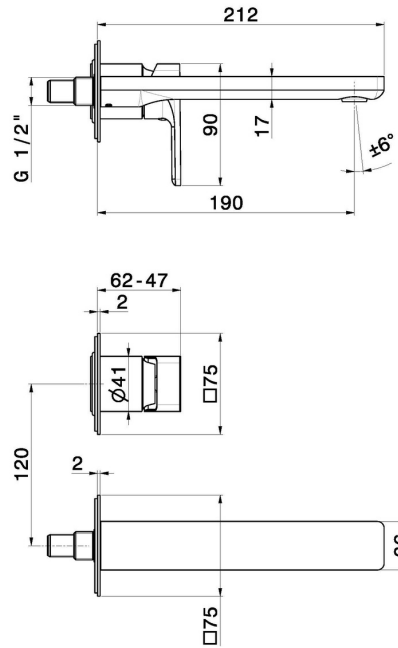

B-EASY

72628E.M0.072

Single lever wall mixer group - finish Copper Satin

External part. Without pop-up waste set

Copper Satin

FEATURES

Material	Brass
Technology	Save Water
Installation	Wall mounted
Spout	Standard spout
Hole type	2 holes
Control type	Single lever
Waste / Drain set	Without waste set
Water mixing	Mechanical
Required for installation	<u>27852.00.000</u>

TECHNICAL DRAWING

 **AR Preview**
try it in your home

More Details
on our [website](#)

B-EASY

72628E.M0.072

Single lever wall mixer group - finish Copper Satin

AVAILABLE FINISHES

M0.072