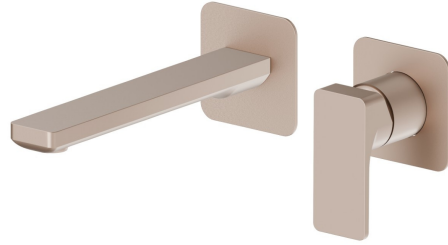

B-EASY

72628E.M0.072

Single lever wall mixer group - finish Copper Satin

External part. Without pop-up waste set

Copper Satin

FEATURES

Material	Brass
Technology	Save Water
Installation	Wall mounted
Spout	Standard spout
Hole type	2 holes
Control type	Single lever
Waste / Drain set	Without waste set
Water mixing	Mechanical
Required for installation	<u>27852.00.000</u>

TECHNICAL DRAWING

 **AR Preview**
try it in your home

More Details
on our [website](#)

B-EASY

72628E.M0.072

Single lever wall mixer group - finish Copper Satin

AVAILABLE FINISHES

M0.072

Copper Satin

01.014

finish Matt White

01.093

finish Matt Black

21.018

finish Chrome

M0.070