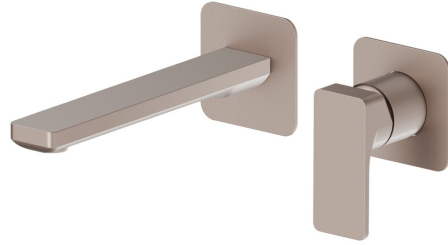

B-EASY

72628E.M0.075

Single lever wall mixer group - finish Copper Glossy

External part. Without pop-up waste set

Copper Glossy

FEATURES

Material	Brass
Technology	Save Water
Installation	Wall mounted
Spout	Standard spout
Hole type	2 holes
Control type	Single lever
Waste / Drain set	Without waste set
Water mixing	Mechanical
Required for installation	<u>27852.00.000</u>

TECHNICAL DRAWING

AR Preview
try it in your home

More Details
on our [website](#)

B-EASY

72628E.M0.075

Single lever wall mixer group - finish Copper Glossy

AVAILABLE FINISHES

M0.075

Copper Glossy

01.014

finish Matt White

01.093

finish Matt Black

21.018

finish Chrome

M0.070