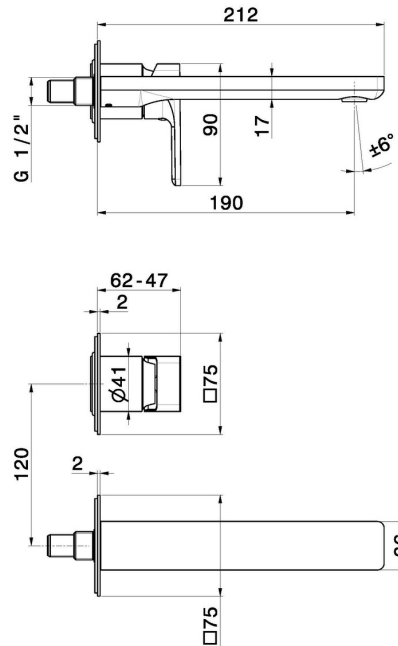

B-EASY

72628E.M0.075

Single lever wall mixer group - finish Copper Glossy

External part. Without pop-up waste set

Copper Glossy

FEATURES

Material	Brass
Technology	Save Water
Installation	Wall mounted
Spout	Standard spout
Hole type	2 holes
Control type	Single lever
Waste / Drain set	Without waste set
Water mixing	Mechanical
Required for installation	<u>27852.00.000</u>

TECHNICAL DRAWING

AR Preview
try it in your home

More Details
on our [website](#)

B-EASY

72628E.M0.075

Single lever wall mixer group - finish Copper Glossy

AVAILABLE FINISHES

M0.075