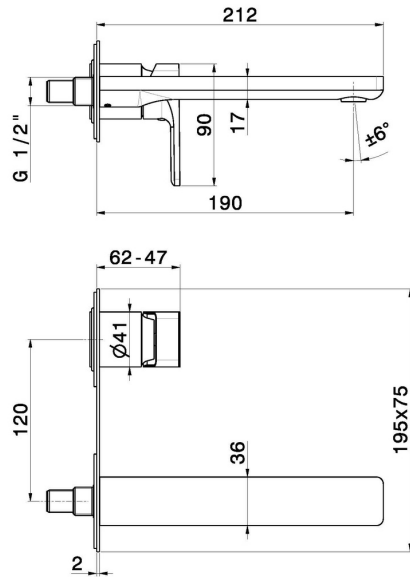

B-EASY

72629E.01.014

Single lever wall mixer group - finish Matt White

Without pop-up waste set. Single cover plate.

FEATURES

Material	Brass
Technology	Save Water
Installation	Wall concealed part
Spout	Standard spout
Control type	Single lever
Waste / Drain set	Without waste set
Water mixing	Mechanical
Required for installation	<u>27852.00.000</u>

TECHNICAL DRAWING

 **AR Preview**
try it in your home

More Details
on our [website](#)

B-EASY

72629E.01.014

Single lever wall mixer group - finish Matt White

AVAILABLE FINISHES

01.014