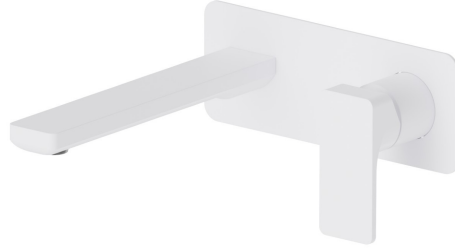

B-EASY

72629E.01.014

Single lever wall mixer group - finish Matt White

Without pop-up waste set. Single cover plate.

FEATURES

Material	Brass
Technology	Save Water
Installation	Wall concealed part
Spout	Standard spout
Control type	Single lever
Waste / Drain set	Without waste set
Water mixing	Mechanical
Required for installation	<u>27852.00.000</u>

TECHNICAL DRAWING

 **AR Preview**
try it in your home

More Details
on our [website](#)

B-EASY

72629E.01.014

Single lever wall mixer group - finish Matt White

AVAILABLE FINISHES

01.014