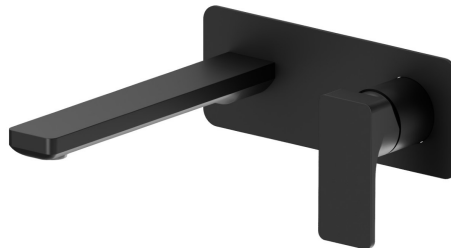

# B-EASY

**72629E.01.093**

Single lever wall mixer group - finish Matt Black

Without pop-up waste set. Single cover plate.

SAVE  
WATER

Matt Black

## FEATURES

Material	<b>Brass</b>
Technology	<b>Save Water</b>
Installation	<b>Wall concealed part</b>
Spout	<b>Standard spout</b>
Control type	<b>Single lever</b>
Waste / Drain set	<b>Without waste set</b>
Water mixing	<b>Mechanical</b>
Required for installation	<b><u>27852.00.000</u></b>

## TECHNICAL DRAWING

AR Preview  
try it in your home

More Details  
on our [website](#)

**B-EASY**

**72629E.01.093**

Single lever wall mixer group - finish Matt Black

**AVAILABLE FINISHES**

---