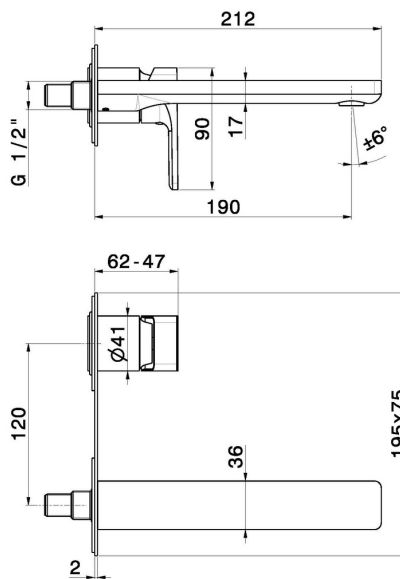

TECHNICAL DRAWING

AR Preview
try it in your home

More Details
on our [website](#)