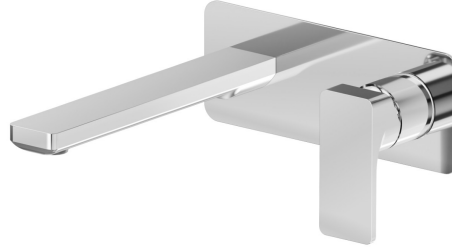

# B-EASY

**72629E.21.018**

Single lever wall mixer group - finish Chrome

Without pop-up waste set. Single cover plate.

Chrome

## FEATURES

Material	<b>Brass</b>
Technology	<b>Save Water</b>
Installation	<b>Wall concealed part</b>
Spout	<b>Standard spout</b>
Control type	<b>Single lever</b>
Waste / Drain set	<b>Without waste set</b>
Water mixing	<b>Mechanical</b>
Required for installation	<b><u>27852.00.000</u></b>

## TECHNICAL DRAWING

**AR Preview**  
try it in your home

**More Details**  
on our [website](#)

**B-EASY**

**72629E.21.018**

Single lever wall mixer group - finish Chrome

**AVAILABLE FINISHES**

---