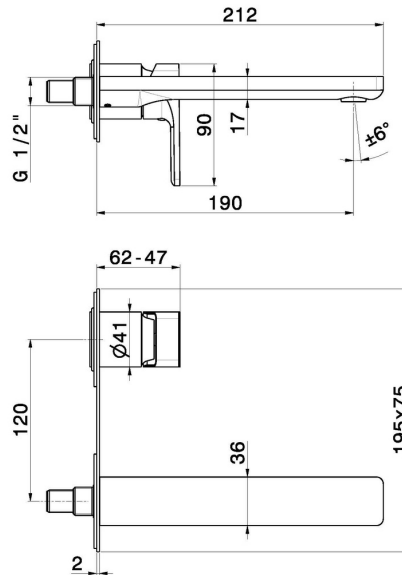

TECHNICAL DRAWING

AR Preview
try it in your home

More Details
on our [website](#)