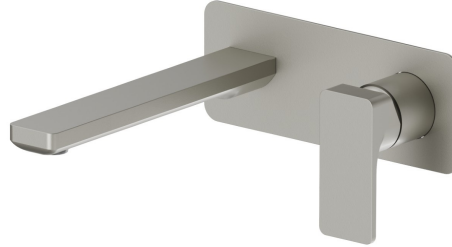

B-EASY

72629E.M0.070

Single lever wall mixer group - finish Titanium Satin

Without pop-up waste set. Single cover plate.

Titanium Satin

FEATURES

Material	Brass
Technology	Save Water
Installation	Wall concealed part
Spout	Standard spout
Control type	Single lever
Waste / Drain set	Without waste set
Water mixing	Mechanical
Required for installation	<u>27852.00.000</u>

TECHNICAL DRAWING

 **AR Preview**
try it in your home

More Details
on our [website](#)

B-EASY

72629E.M0.070

Single lever wall mixer group - finish Titanium Satin

AVAILABLE FINISHES

M0.070

Titanium Satin

01.014

finish Matt White

01.093

finish Matt Black

21.018

finish Chrome

M0.071