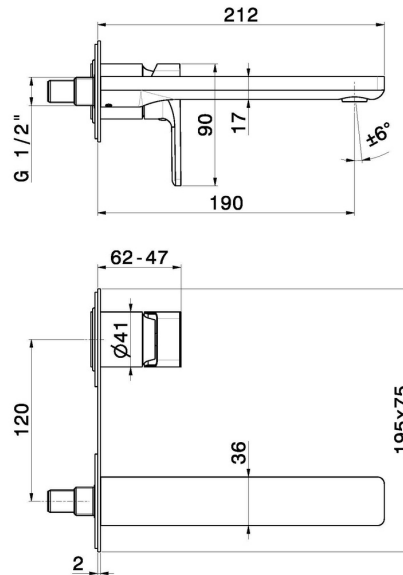

B-EASY

72629E.M0.070

Single lever wall mixer group - finish Titanium Satin

Without pop-up waste set. Single cover plate.

Titanium Satin

FEATURES

Material	Brass
Technology	Save Water
Installation	Wall concealed part
Spout	Standard spout
Control type	Single lever
Waste / Drain set	Without waste set
Water mixing	Mechanical
Required for installation	<u>27852.00.000</u>

TECHNICAL DRAWING

 **AR Preview**
try it in your home

More Details
on our [website](#)

B-EASY

72629E.M0.070

Single lever wall mixer group - finish Titanium Satin

AVAILABLE FINISHES

M0.070