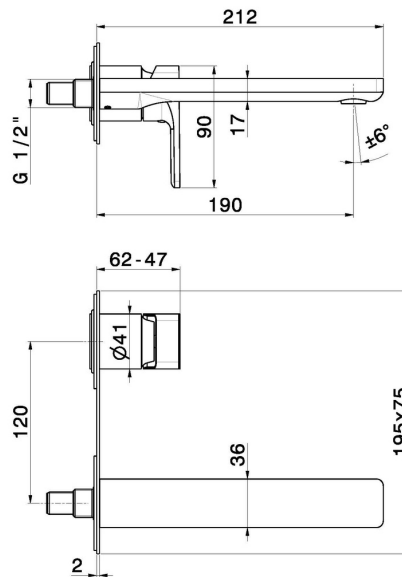

TECHNICAL DRAWING

AR Preview
try it in your home

More Details
on our [website](#)