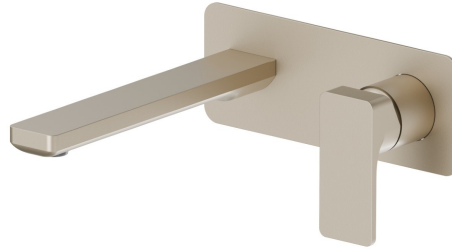

# B-EASY

## 72629E.M0.071

Single lever wall mixer group - finish Gold Satin

Without pop-up waste set. Single cover plate.

### FEATURES

Material	<b>Brass</b>
Technology	<b>Save Water</b>
Installation	<b>Wall concealed part</b>
Spout	<b>Standard spout</b>
Control type	<b>Single lever</b>
Waste / Drain set	<b>Without waste set</b>
Water mixing	<b>Mechanical</b>
Required for installation	<b><u>27852.00.000</u></b>

### TECHNICAL DRAWING

 **AR Preview**  
try it in your home

**More Details**  
on our [website](#)

**B-EASY**

**72629E.M0.071**

Single lever wall mixer group - finish Gold Satin

**AVAILABLE FINISHES**

---