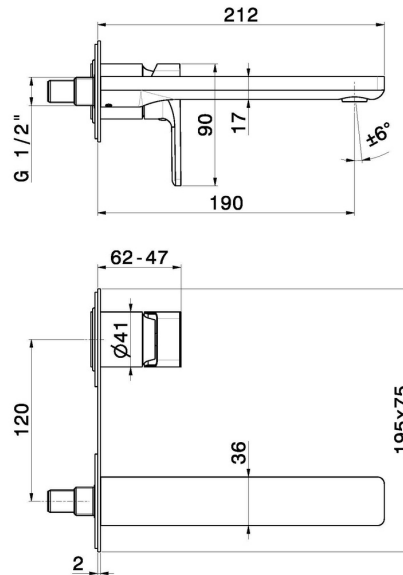

B-EASY

72629E.M0.072

Single lever wall mixer group - finish Copper Satin

Without pop-up waste set. Single cover plate.

Copper Satin

FEATURES

Material	Brass
Technology	Save Water
Installation	Wall concealed part
Spout	Standard spout
Control type	Single lever
Waste / Drain set	Without waste set
Water mixing	Mechanical
Required for installation	<u>27852.00.000</u>

TECHNICAL DRAWING

B-EASY

72629E.M0.072

Single lever wall mixer group - finish Copper Satin

AVAILABLE FINISHES

 **M0.072**
Copper Satin

 **01.014**
finish Matt White

 **01.093**
finish Matt Black