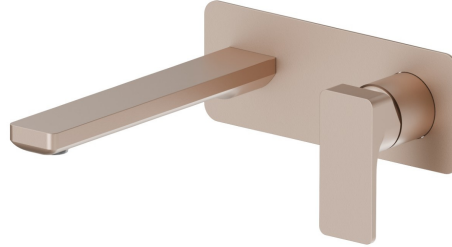

B-EASY

72629E.M0.072

Single lever wall mixer group - finish Copper Satin

Without pop-up waste set. Single cover plate.

Copper Satin

FEATURES

Material	Brass
Technology	Save Water
Installation	Wall concealed part
Spout	Standard spout
Control type	Single lever
Waste / Drain set	Without waste set
Water mixing	Mechanical
Required for installation	<u>27852.00.000</u>

TECHNICAL DRAWING

B-EASY

72629E.M0.072

Single lever wall mixer group - finish Copper Satin

AVAILABLE FINISHES

 **M0.072**
Copper Satin

 **01.014**
finish Matt White

 **01.093**
finish Matt Black

 **21.018**
finish Chrome

 **M0.070**
finish Titanium Satin

 **M0.071**
finish Gold Satin

 **M0.075**
finish Copper Glossy