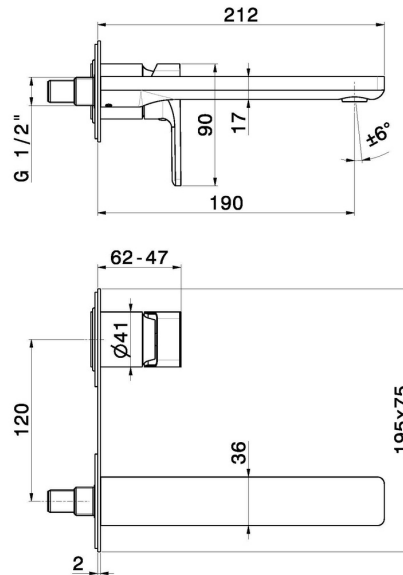

B-EASY

72629E.M0.075

Single lever wall mixer group - finish Copper Glossy

Without pop-up waste set. Single cover plate.

Copper Glossy

FEATURES

Material	Brass
Technology	Save Water
Installation	Wall concealed part
Spout	Standard spout
Control type	Single lever
Waste / Drain set	Without waste set
Water mixing	Mechanical
Required for installation	<u>27852.00.000</u>

TECHNICAL DRAWING

AR Preview
try it in your home

More Details
on our [website](#)

B-EASY

72629E.M0.075

Single lever wall mixer group - finish Copper Glossy

AVAILABLE FINISHES

M0.075