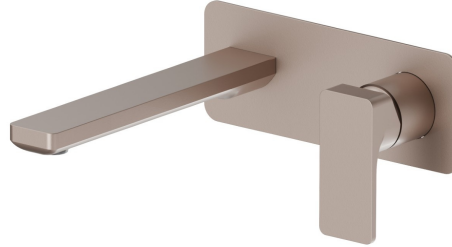

B-EASY

72629E.M0.075

Single lever wall mixer group - finish Copper Glossy

Without pop-up waste set. Single cover plate.

Copper Glossy

FEATURES

Material	Brass
Technology	Save Water
Installation	Wall concealed part
Spout	Standard spout
Control type	Single lever
Waste / Drain set	Without waste set
Water mixing	Mechanical
Required for installation	<u>27852.00.000</u>

TECHNICAL DRAWING

AR Preview
try it in your home

More Details
on our [website](#)

B-EASY

72629E.M0.075

Single lever wall mixer group - finish Copper Glossy

AVAILABLE FINISHES

M0.075

Copper Glossy

01.014

finish Matt White

01.093

finish Matt Black

21.018

finish Chrome

M0.070