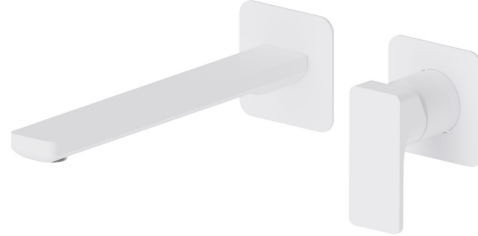

B-EASY

72630E.01.014

Single lever wall mixer group - finish Matt White

External part. Without pop-up waste set

FEATURES

Material	Brass
Technology	Save Water
Installation	Wall mounted
Spout	Long spout
Hole type	2 holes
Control type	Single lever
Waste / Drain set	Without waste set
Water mixing	Mechanical
Required for installation	<u>27852.00.000</u>

TECHNICAL DRAWING

 **AR Preview**
try it in your home

More Details
on our [website](#)

B-EASY

72630E.01.014

Single lever wall mixer group - finish Matt White

AVAILABLE FINISHES

01.014