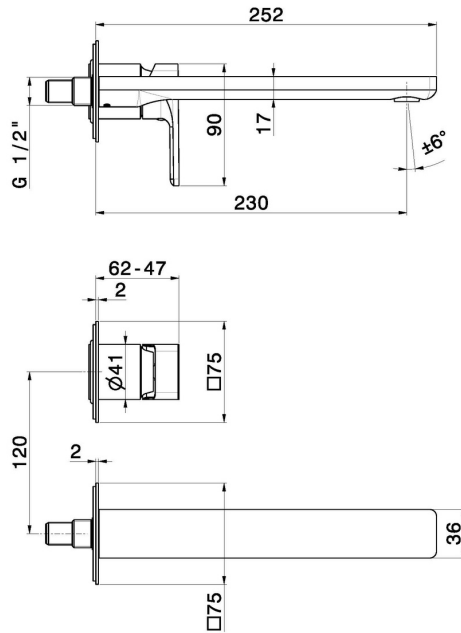

B-EASY

72630E.01.014

Single lever wall mixer group - finish Matt White

External part. Without pop-up waste set

FEATURES

Material	Brass
Technology	Save Water
Installation	Wall mounted
Spout	Long spout
Hole type	2 holes
Control type	Single lever
Waste / Drain set	Without waste set
Water mixing	Mechanical
Required for installation	<u>27852.00.000</u>

TECHNICAL DRAWING

 **AR Preview**
try it in your home

More Details
on our [website](#)

B-EASY

72630E.01.014

Single lever wall mixer group - finish Matt White

AVAILABLE FINISHES

01.014