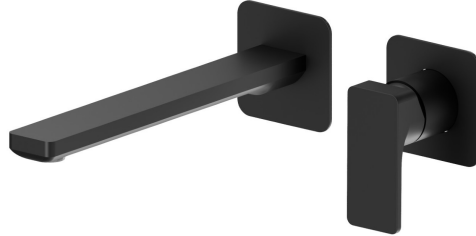

B-EASY

72630E.01.093

Single lever wall mixer group - finish Matt Black

External part. Without pop-up waste set

FEATURES

Material	Brass
Technology	Save Water
Installation	Wall mounted
Spout	Long spout
Hole type	2 holes
Control type	Single lever
Waste / Drain set	Without waste set
Water mixing	Mechanical
Required for installation	<u>27852.00.000</u>

TECHNICAL DRAWING

 **AR Preview**
try it in your home

More Details
on our [website](#)

B-EASY

72630E.01.093

Single lever wall mixer group - finish Matt Black

AVAILABLE FINISHES

01.093

Matt Black

01.014

finish Matt White

21.018

finish Chrome

M0.070

finish Titanium Satin

M0.071