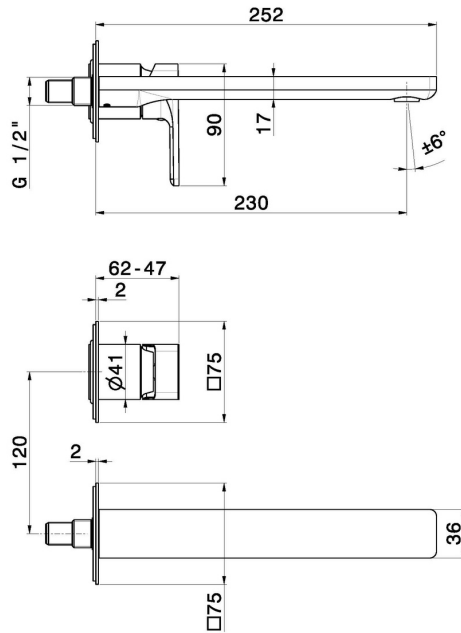

B-EASY

72630E.01.093

Single lever wall mixer group - finish Matt Black

External part. Without pop-up waste set

FEATURES

Material	Brass
Technology	Save Water
Installation	Wall mounted
Spout	Long spout
Hole type	2 holes
Control type	Single lever
Waste / Drain set	Without waste set
Water mixing	Mechanical
Required for installation	<u>27852.00.000</u>

TECHNICAL DRAWING

 **AR Preview**
try it in your home

More Details
on our [website](#)

B-EASY

72630E.01.093

Single lever wall mixer group - finish Matt Black

AVAILABLE FINISHES

01.093