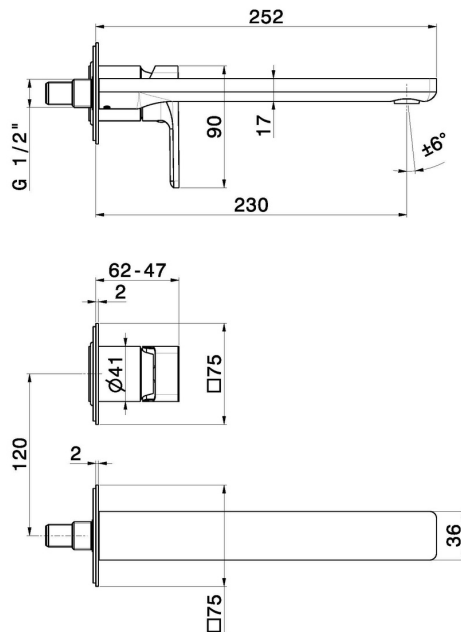

TECHNICAL DRAWING

AR Preview
try it in your home

More Details
on our [website](#)