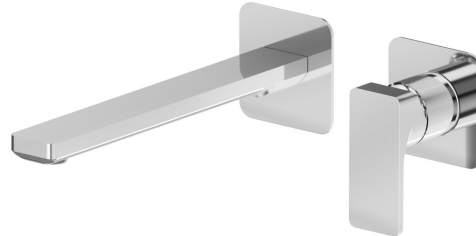

# B-EASY

## 72630E.21.018

Single lever wall mixer group - finish Chrome

External part. Without pop-up waste set

Chrome

### FEATURES

Material	<b>Brass</b>
Technology	<b>Save Water</b>
Installation	<b>Wall mounted</b>
Spout	<b>Long spout</b>
Hole type	<b>2 holes</b>
Control type	<b>Single lever</b>
Waste / Drain set	<b>Without waste set</b>
Water mixing	<b>Mechanical</b>
Required for installation	<b><u>27852.00.000</u></b>

### TECHNICAL DRAWING

 **AR Preview**  
try it in your home

**More Details**  
on our [website](#)

**B-EASY**

**72630E.21.018**

Single lever wall mixer group - finish Chrome

**AVAILABLE FINISHES**

---