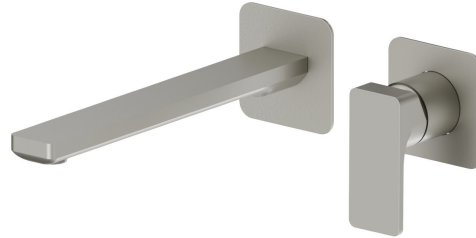

B-EASY

72630E.M0.070

Single lever wall mixer group - finish Titanium Satin

External part. Without pop-up waste set

FEATURES

| | |
|---------------------------|----------------------------|
| Material | Brass |
| Technology | Save Water |
| Installation | Wall mounted |
| Spout | Long spout |
| Hole type | 2 holes |
| Control type | Single lever |
| Waste / Drain set | Without waste set |
| Water mixing | Mechanical |
| Required for installation | <u>27852.00.000</u> |

TECHNICAL DRAWING

B-EASY

72630E.M0.070

Single lever wall mixer group - finish Titanium Satin

AVAILABLE FINISHES

M0.070

Titanium Satin

01.014