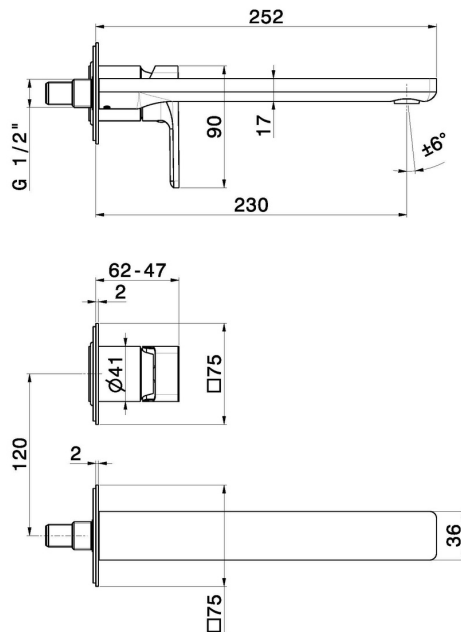

B-EASY

72630E.M0.070

Single lever wall mixer group - finish Titanium Satin

External part. Without pop-up waste set

FEATURES

| | |
|---------------------------|----------------------------|
| Material | Brass |
| Technology | Save Water |
| Installation | Wall mounted |
| Spout | Long spout |
| Hole type | 2 holes |
| Control type | Single lever |
| Waste / Drain set | Without waste set |
| Water mixing | Mechanical |
| Required for installation | <u>27852.00.000</u> |

TECHNICAL DRAWING

B-EASY

72630E.M0.070

Single lever wall mixer group - finish Titanium Satin

AVAILABLE FINISHES

M0.070

Titanium Satin

01.014