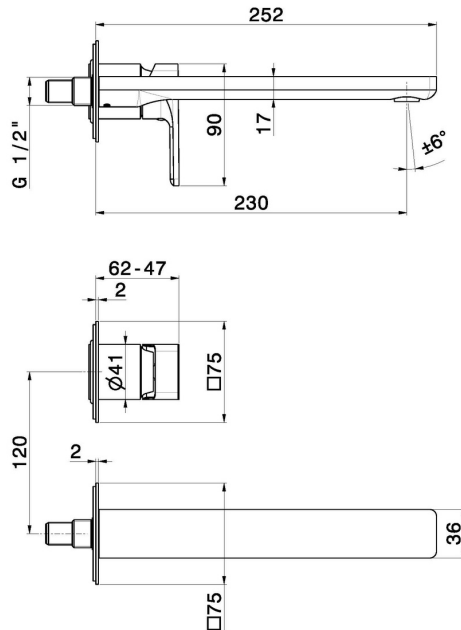

TECHNICAL DRAWING

AR Preview
try it in your home

More Details
on our [website](#)