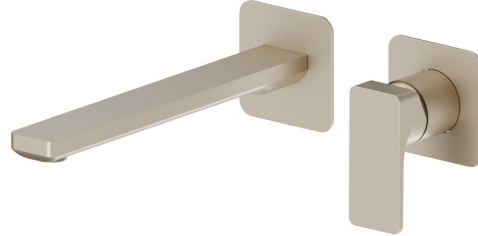

# B-EASY

## 72630E.M0.071

Single lever wall mixer group - finish Gold Satin

External part. Without pop-up waste set

### FEATURES

Material	<b>Brass</b>
Technology	<b>Save Water</b>
Installation	<b>Wall mounted</b>
Spout	<b>Long spout</b>
Hole type	<b>2 holes</b>
Control type	<b>Single lever</b>
Waste / Drain set	<b>Without waste set</b>
Water mixing	<b>Mechanical</b>
Required for installation	<b><u>27852.00.000</u></b>

### TECHNICAL DRAWING

 **AR Preview**  
try it in your home

**More Details**  
on our [website](#)

**B-EASY**

**72630E.M0.071**

Single lever wall mixer group - finish Gold Satin

**AVAILABLE FINISHES**

---