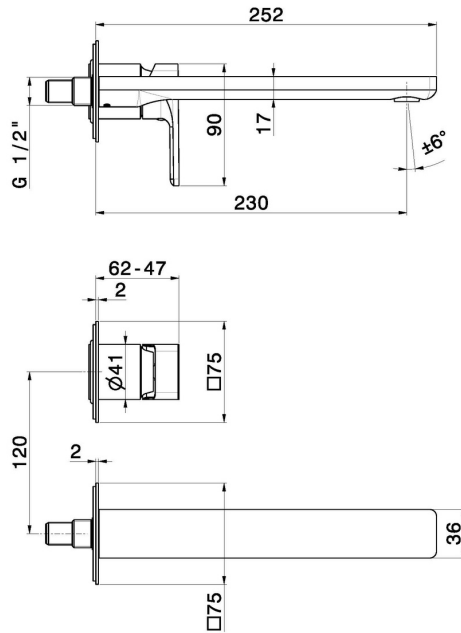

B-EASY

72630E.M0.072

Single lever wall mixer group - finish Copper Satin

External part. Without pop-up waste set

FEATURES

Material	Brass
Technology	Save Water
Installation	Wall mounted
Spout	Long spout
Hole type	2 holes
Control type	Single lever
Waste / Drain set	Without waste set
Water mixing	Mechanical
Required for installation	<u>27852.00.000</u>

TECHNICAL DRAWING

 **AR Preview**
try it in your home

More Details
on our [website](#)

B-EASY

72630E.M0.072

Single lever wall mixer group - finish Copper Satin

AVAILABLE FINISHES

M0.072