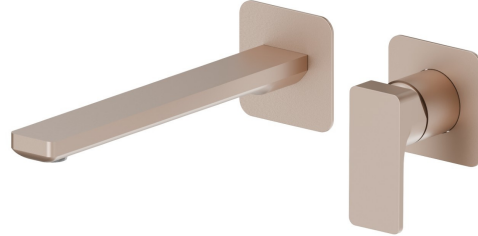

B-EASY

72630E.M0.072

Single lever wall mixer group - finish Copper Satin

External part. Without pop-up waste set

FEATURES

Material	Brass
Technology	Save Water
Installation	Wall mounted
Spout	Long spout
Hole type	2 holes
Control type	Single lever
Waste / Drain set	Without waste set
Water mixing	Mechanical
Required for installation	<u>27852.00.000</u>

TECHNICAL DRAWING

 **AR Preview**
try it in your home

More Details
on our [website](#)

B-EASY

72630E.M0.072

Single lever wall mixer group - finish Copper Satin

AVAILABLE FINISHES

M0.072

Copper Satin

01.014

finish Matt White

01.093

finish Matt Black

21.018

finish Chrome

M0.070