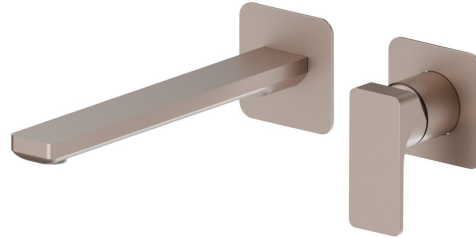

B-EASY

72630E.M0.075

Single lever wall mixer group - finish Copper Glossy

External part. Without pop-up waste set

Copper Glossy

FEATURES

Material	Brass
Technology	Save Water
Installation	Wall mounted
Spout	Long spout
Hole type	2 holes
Control type	Single lever
Waste / Drain set	Without waste set
Water mixing	Mechanical
Required for installation	<u>27852.00.000</u>

TECHNICAL DRAWING

B-EASY

72630E.M0.075

Single lever wall mixer group - finish Copper Glossy

AVAILABLE FINISHES

M0.075

Copper Glossy

01.014

finish Matt White

01.093

finish Matt Black

21.018

finish Chrome

M0.070

finish Titanium Satin

M0.071