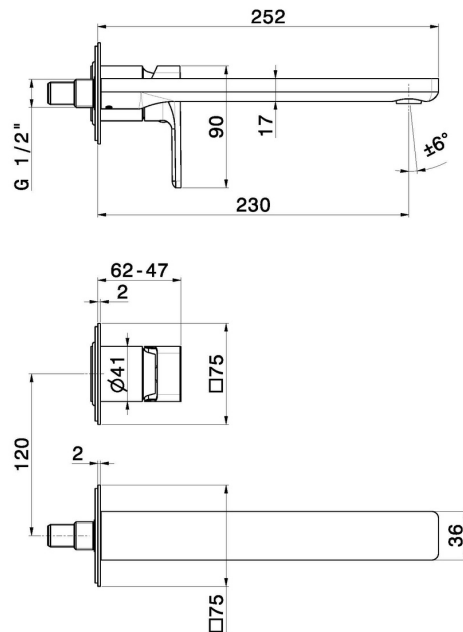

B-EASY

72630E.M0.075

Single lever wall mixer group - finish Copper Glossy

External part. Without pop-up waste set

Copper Glossy

FEATURES

Material	Brass
Technology	Save Water
Installation	Wall mounted
Spout	Long spout
Hole type	2 holes
Control type	Single lever
Waste / Drain set	Without waste set
Water mixing	Mechanical
Required for installation	<u>27852.00.000</u>

TECHNICAL DRAWING

B-EASY

72630E.M0.075

Single lever wall mixer group - finish Copper Glossy

AVAILABLE FINISHES

M0.075

Copper Glossy

01.014