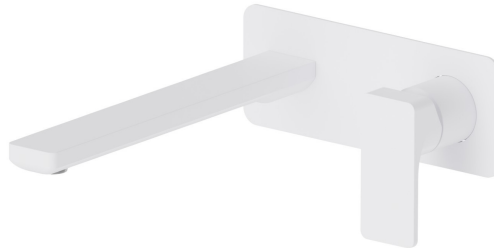

B-EASY

72631E.01.014

Single lever wall mixer group - finish Matt White

External part. Without pop-up waste set. Single cover plate.

FEATURES

Material	Brass
Technology	Save Water
Installation	Wall concealed part
Spout	Long spout
Control type	Single lever
Waste / Drain set	Without waste set
Water mixing	Mechanical
Required for installation	<u>27852.00.000</u>

TECHNICAL DRAWING

 **AR Preview**
try it in your home

More Details
on our [website](#)

B-EASY

72631E.01.014

Single lever wall mixer group - finish Matt White

AVAILABLE FINISHES

01.014