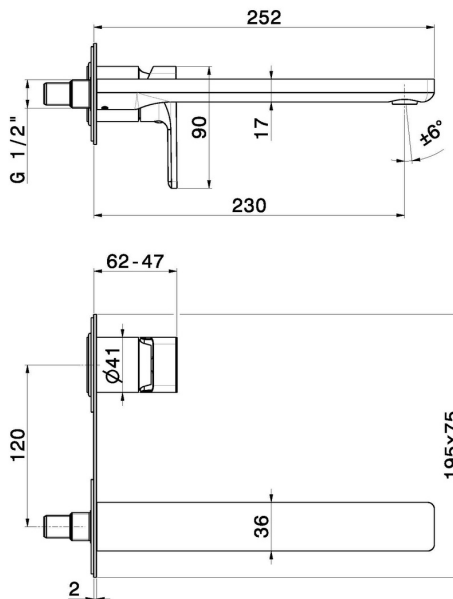

B-EASY

72631E.01.014

Single lever wall mixer group - finish Matt White

External part. Without pop-up waste set. Single cover plate.

FEATURES

Material	Brass
Technology	Save Water
Installation	Wall concealed part
Spout	Long spout
Control type	Single lever
Waste / Drain set	Without waste set
Water mixing	Mechanical
Required for installation	<u>27852.00.000</u>

TECHNICAL DRAWING

 **AR Preview**
try it in your home

More Details
on our [website](#)

B-EASY

72631E.01.014

Single lever wall mixer group - finish Matt White

AVAILABLE FINISHES

01.014