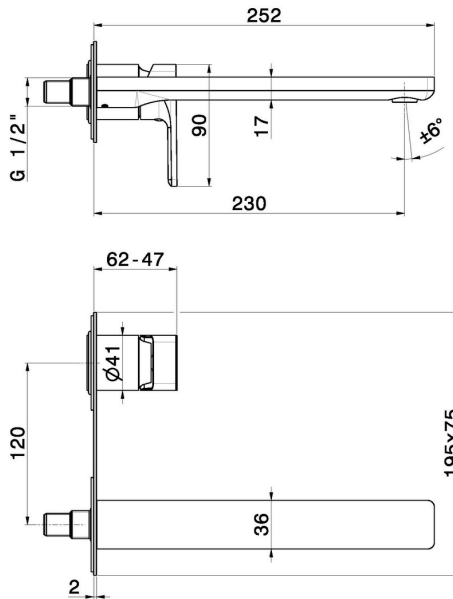

B-EASY

72631E.01.093

Single lever wall mixer group - finish Matt Black

External part. Without pop-up waste set. Single cover plate.

FEATURES

Material	Brass
Technology	Save Water
Installation	Wall concealed part
Spout	Long spout
Control type	Single lever
Waste / Drain set	Without waste set
Water mixing	Mechanical
Required for installation	<u>27852.00.000</u>

TECHNICAL DRAWING

 **AR Preview**
try it in your home

More Details
on our [website](#)

B-EASY

72631E.01.093

Single lever wall mixer group - finish Matt Black

AVAILABLE FINISHES

01.093