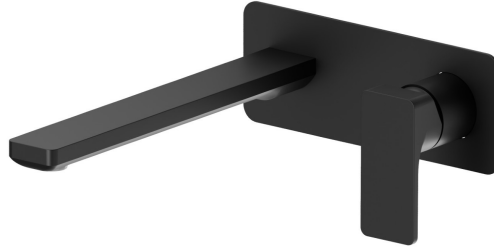

B-EASY

72631E.01.093

Single lever wall mixer group - finish Matt Black

External part. Without pop-up waste set. Single cover plate.

FEATURES

Material	Brass
Technology	Save Water
Installation	Wall concealed part
Spout	Long spout
Control type	Single lever
Waste / Drain set	Without waste set
Water mixing	Mechanical
Required for installation	<u>27852.00.000</u>

TECHNICAL DRAWING

 **AR Preview**
try it in your home

More Details
on our [website](#)

B-EASY

72631E.01.093

Single lever wall mixer group - finish Matt Black

AVAILABLE FINISHES

01.093

Matt Black

01.014

finish Matt White

21.018

finish Chrome

M0.070

finish Titanium Satin

M0.071