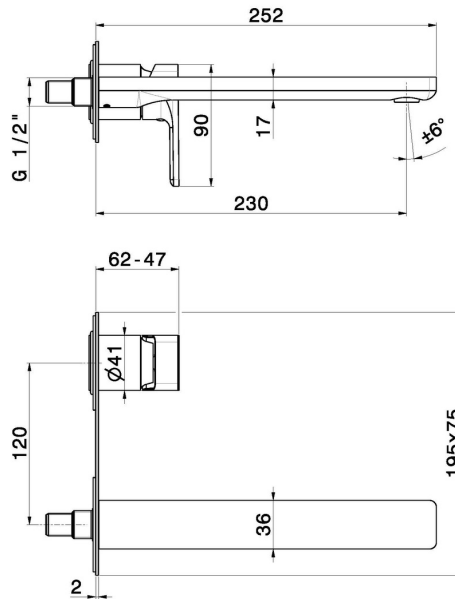

TECHNICAL DRAWING

AR Preview
try it in your home

More Details
on our [website](#)