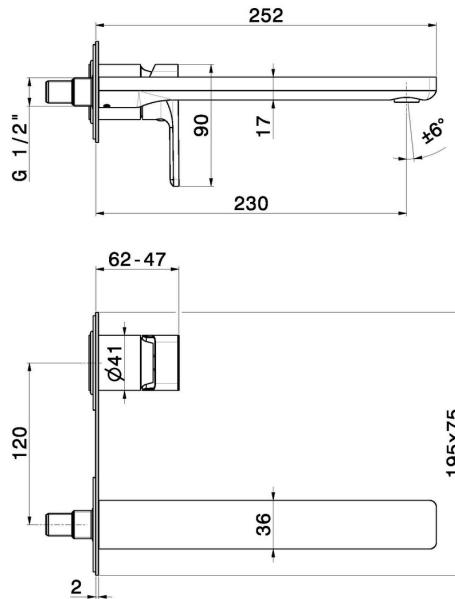

B-EASY

72631E.M0.070

Single lever wall mixer group - finish Titanium Satin
 External part. Without pop-up waste set. Single cover plate.

FEATURES

Material	Brass
Technology	Save Water
Installation	Wall concealed part
Spout	Long spout
Control type	Single lever
Waste / Drain set	Without waste set
Water mixing	Mechanical
Required for installation	<u>27852.00.000</u>

TECHNICAL DRAWING

B-EASY

72631E.MO.070

Single lever wall mixer group - finish Titanium Satin

AVAILABLE FINISHES

 **MO.070**
Titanium Satin

 **01.014**
finish Matt White

 **01.093**
finish Matt Black