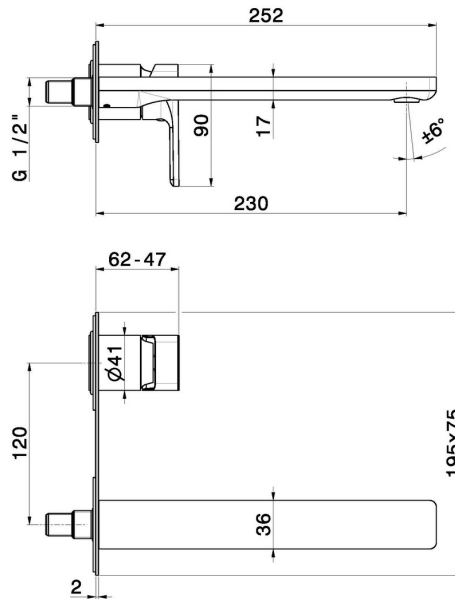

B-EASY

72631E.M0.071

Single lever wall mixer group - finish Gold Satin

External part. Without pop-up waste set. Single cover plate.

FEATURES

| | |
|---------------------------|----------------------------|
| Material | Brass |
| Technology | Save Water |
| Installation | Wall concealed part |
| Spout | Long spout |
| Control type | Single lever |
| Waste / Drain set | Without waste set |
| Water mixing | Mechanical |
| Required for installation | <u>27852.00.000</u> |

TECHNICAL DRAWING

B-EASY

72631E.M0.071

Single lever wall mixer group - finish Gold Satin

AVAILABLE FINISHES

M0.071

Gold Satin

01.014