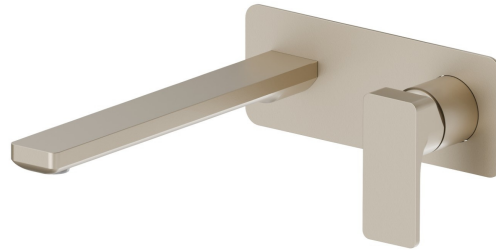

B-EASY

72631E.M0.071

Single lever wall mixer group - finish Gold Satin

External part. Without pop-up waste set. Single cover plate.

FEATURES

| | |
|---------------------------|----------------------------|
| Material | Brass |
| Technology | Save Water |
| Installation | Wall concealed part |
| Spout | Long spout |
| Control type | Single lever |
| Waste / Drain set | Without waste set |
| Water mixing | Mechanical |
| Required for installation | <u>27852.00.000</u> |

TECHNICAL DRAWING

B-EASY

72631E.M0.071

Single lever wall mixer group - finish Gold Satin

AVAILABLE FINISHES

M0.071

Gold Satin

01.014

finish Matt White

01.093

finish Matt Black

21.018

finish Chrome

M0.070

finish Titanium Satin

M0.072

finish Copper Satin

M0.075

finish Copper Glossy