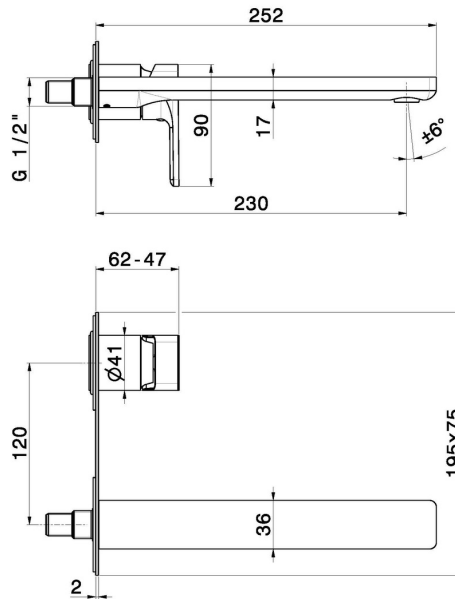

B-EASY

72631E.M0.072

Single lever wall mixer group - finish Copper Satin

External part. Without pop-up waste set. Single cover plate.

Copper Satin

FEATURES

Material	Brass
Technology	Save Water
Installation	Wall concealed part
Spout	Long spout
Control type	Single lever
Waste / Drain set	Without waste set
Water mixing	Mechanical
Required for installation	<u>27852.00.000</u>

TECHNICAL DRAWING

 **AR Preview**
try it in your home

More Details
on our [website](#)

B-EASY

72631E.M0.072

Single lever wall mixer group - finish Copper Satin

AVAILABLE FINISHES

M0.072