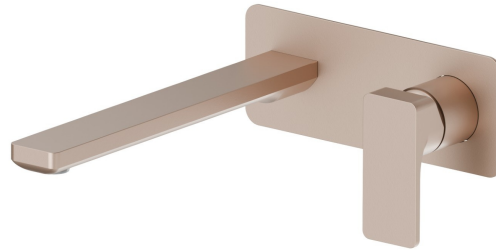

B-EASY

72631E.M0.072

Single lever wall mixer group - finish Copper Satin

External part. Without pop-up waste set. Single cover plate.

Copper Satin

FEATURES

Material	Brass
Technology	Save Water
Installation	Wall concealed part
Spout	Long spout
Control type	Single lever
Waste / Drain set	Without waste set
Water mixing	Mechanical
Required for installation	<u>27852.00.000</u>

TECHNICAL DRAWING

 **AR Preview**
try it in your home

More Details
on our [website](#)

B-EASY

72631E.M0.072

Single lever wall mixer group - finish Copper Satin

AVAILABLE FINISHES

M0.072

Copper Satin

01.014

finish Matt White

01.093

finish Matt Black

21.018

finish Chrome

M0.070