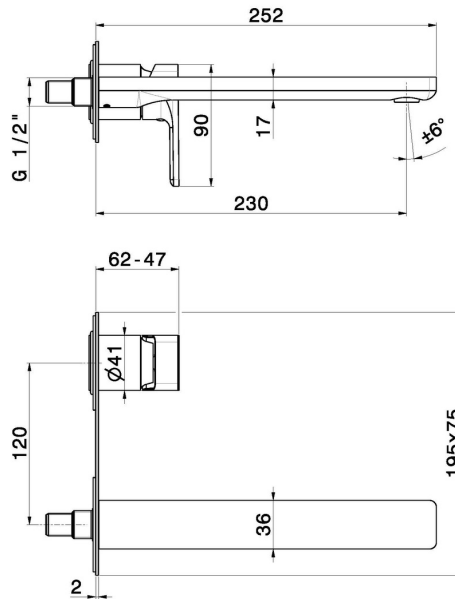

TECHNICAL DRAWING