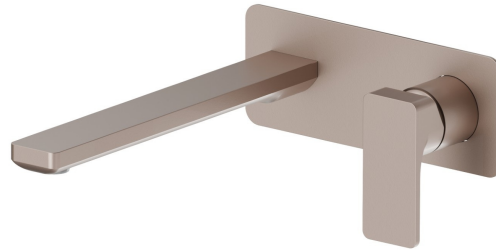

# B-EASY

## 72631E.M0.075

Single lever wall mixer group - finish Copper Glossy

External part. Without pop-up waste set. Single cover plate.

Copper Glossy

### FEATURES

Material	<b>Brass</b>
Technology	<b>Save Water</b>
Installation	<b>Wall concealed part</b>
Spout	<b>Long spout</b>
Control type	<b>Single lever</b>
Waste / Drain set	<b>Without waste set</b>
Water mixing	<b>Mechanical</b>
Required for installation	<b><u>27852.00.000</u></b>

### TECHNICAL DRAWING

**B-EASY**

**72631E.M0.075**

Single lever wall mixer group - finish Copper Glossy

**AVAILABLE FINISHES**

---

**M0.075**

Copper Glossy