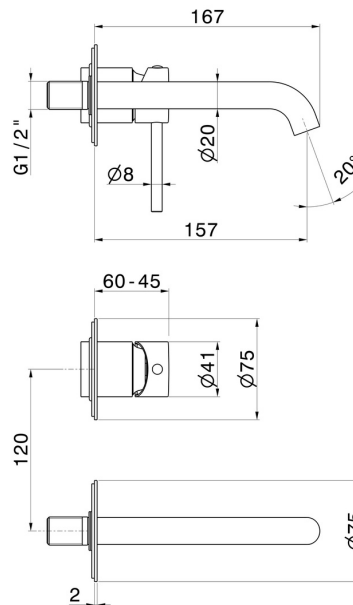

X-WAY

73928E.01.093

Single lever wall mixer group - finish Matt Black

External part. Without pop-up waste set

Matt Black

FEATURES

Material	Brass
Technology	Save Water
Installation	Wall mounted
Spout	Standard spout
Hole type	2 holes
Control type	Single lever
Waste / Drain set	Without waste set
Water mixing	Mechanical
Required for installation	<u>27852.00.000</u>

TECHNICAL DRAWING

 **AR Preview**
try it in your home

More Details
on our [website](#)

X-WAY

73928E.01.093

Single lever wall mixer group - finish Matt Black

AVAILABLE FINISHES

01.093