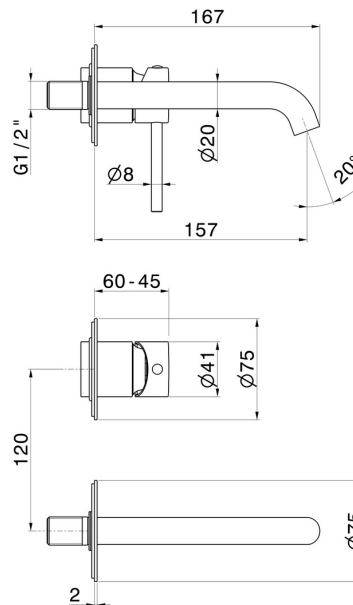

X-WAY

73928E.47.083

Single lever wall mixer group - finish Groove Bronze

External part. Without pop-up waste set

Groove Bronze

FEATURES

Material	Brass
Technology	Save Water
Installation	Wall mounted
Spout	Standard spout
Hole type	2 holes
Control type	Single lever
Waste / Drain set	Without waste set
Water mixing	Mechanical
Required for installation	<u>27852.00.000</u>

TECHNICAL DRAWING

 **AR Preview**
try it in your home

More Details
on our [website](#)

X-WAY

73928E.47.083

Single lever wall mixer group - finish Groove Bronze

AVAILABLE FINISHES

47.083