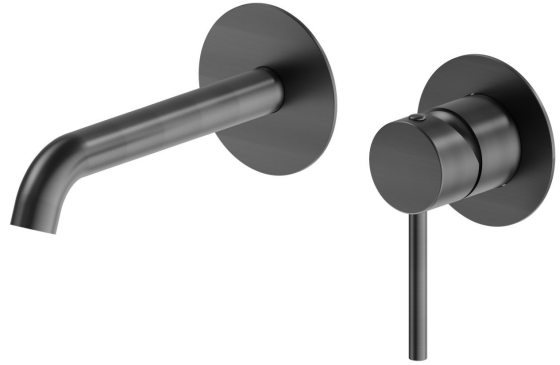

# X-WAY

**73928E.59.064**

Single lever wall mixer group - finish PVD Brushed Gun Metal

External part. Without pop-up waste set

PVD Brushed Gun Metal

## FEATURES

Material	<b>Brass</b>
Technology	<b>Save Water</b>
Installation	<b>Wall mounted</b>
Spout	<b>Standard spout</b>
Hole type	<b>2 holes</b>
Control type	<b>Single lever</b>
Waste / Drain set	<b>Without waste set</b>
Water mixing	<b>Mechanical</b>
Required for installation	<b><u>27852.00.000</u></b>

## TECHNICAL DRAWING

**X-WAY**

**73928E.59.064**

Single lever wall mixer group - finish PVD Brushed Gun Metal

**AVAILABLE FINISHES**

---

**59.064**

PVD Brushed Gun Metal