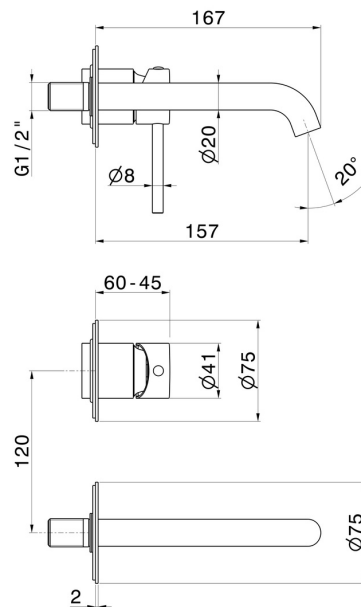

# X-WAY

**73928E.59.064**

Single lever wall mixer group - finish PVD Brushed Gun Metal

External part. Without pop-up waste set

PVD Brushed Gun Metal

## FEATURES

Material	<b>Brass</b>
Technology	<b>Save Water</b>
Installation	<b>Wall mounted</b>
Spout	<b>Standard spout</b>
Hole type	<b>2 holes</b>
Control type	<b>Single lever</b>
Waste / Drain set	<b>Without waste set</b>
Water mixing	<b>Mechanical</b>
Required for installation	<b><u>27852.00.000</u></b>

## TECHNICAL DRAWING

**X-WAY**

**73928E.59.064**

Single lever wall mixer group - finish PVD Brushed Gun Metal

**AVAILABLE FINISHES**

---

**59.064**

PVD Brushed Gun Metal