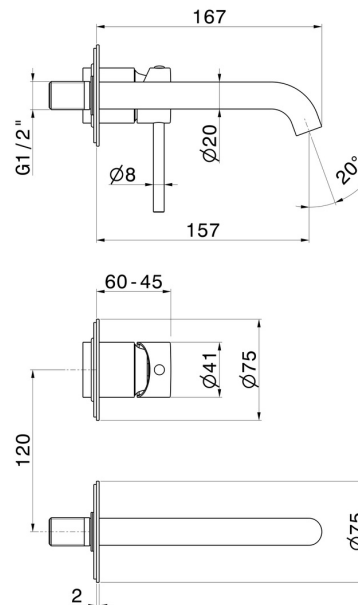

X-WAY

73928E.59.066

Single lever wall mixer group - finish PVD Brushed steel

External part. Without pop-up waste set

PVD Brushed steel

FEATURES

Material	Brass
Technology	Save Water
Installation	Wall mounted
Spout	Standard spout
Hole type	2 holes
Control type	Single lever
Waste / Drain set	Without waste set
Water mixing	Mechanical
Required for installation	<u>27852.00.000</u>

TECHNICAL DRAWING

X-WAY

73928E.59.066

Single lever wall mixer group - finish PVD Brushed steel

AVAILABLE FINISHES

59.066

PVD Brushed steel

01.014