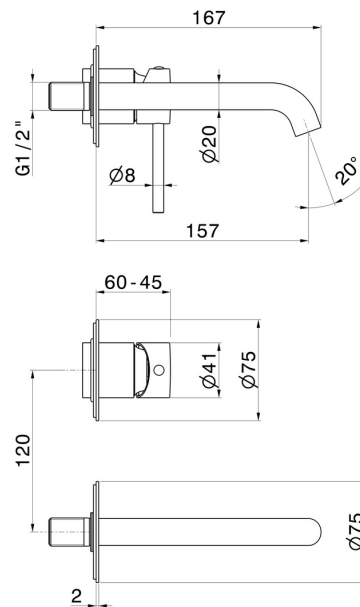

# X-WAY

**73928E.59.067**

Single lever wall mixer group - finish PVD Brushed Copper Bronze

External part. Without pop-up waste set

PVD Brushed Copper Bronze

## FEATURES

Material	<b>Brass</b>
Technology	<b>Save Water</b>
Installation	<b>Wall mounted</b>
Spout	<b>Standard spout</b>
Hole type	<b>2 holes</b>
Control type	<b>Single lever</b>
Waste / Drain set	<b>Without waste set</b>
Water mixing	<b>Mechanical</b>
Required for installation	<b><u>27852.00.000</u></b>

## TECHNICAL DRAWING

**X-WAY**

**73928E.59.067**

Single lever wall mixer group - finish PVD Brushed Copper Bronze

**AVAILABLE FINISHES**

---

**59.067**

PVD Brushed Copper Bronze