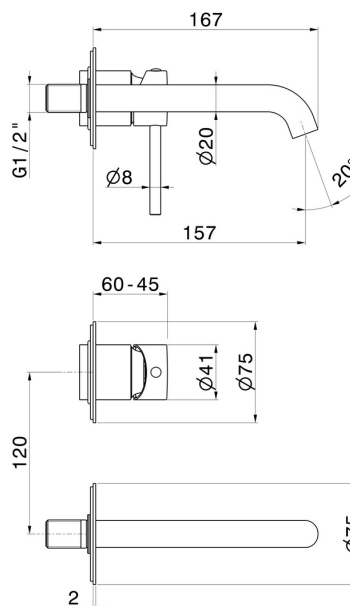

X-WAY

73928E.59.097

Single lever wall mixer group - finish PVD Brushed Gold

External part. Without pop-up waste set

PVD Brushed Gold

FEATURES

Material	Brass
Technology	Save Water
Installation	Wall mounted
Spout	Standard spout
Hole type	2 holes
Control type	Single lever
Waste / Drain set	Without waste set
Water mixing	Mechanical
Required for installation	<u>27852.00.000</u>

TECHNICAL DRAWING

X-WAY

73928E.59.097

Single lever wall mixer group - finish PVD Brushed Gold

AVAILABLE FINISHES

59.097

PVD Brushed Gold

01.014