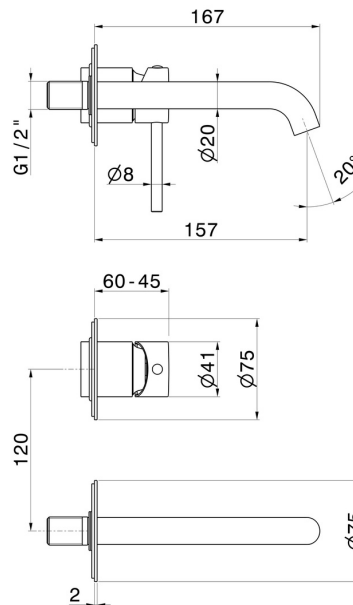

TECHNICAL DRAWING

AR Preview
try it in your home

More Details
on our [website](#)