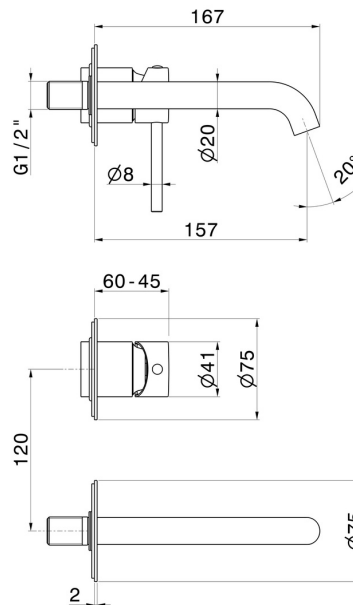

X-WAY

73928E.M0.072

Single lever wall mixer group - finish Copper Satin

External part. Without pop-up waste set

FEATURES

| | |
|---------------------------|----------------------------|
| Material | Brass |
| Technology | Save Water |
| Installation | Wall mounted |
| Spout | Standard spout |
| Hole type | 2 holes |
| Control type | Single lever |
| Waste / Drain set | Without waste set |
| Water mixing | Mechanical |
| Required for installation | <u>27852.00.000</u> |

TECHNICAL DRAWING

 **AR Preview**
try it in your home

More Details
on our [website](#)

X-WAY

73928E.M0.072

Single lever wall mixer group - finish Copper Satin

AVAILABLE FINISHES

M0.072