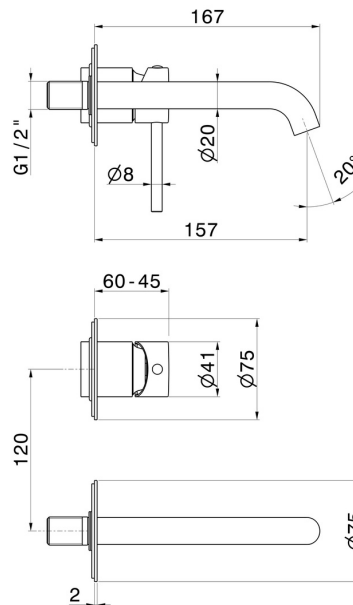

X-WAY

73928E.M0.075

Single lever wall mixer group - finish Copper Glossy

External part. Without pop-up waste set

Copper Glossy

FEATURES

Material	Brass
Technology	Save Water
Installation	Wall mounted
Spout	Standard spout
Hole type	2 holes
Control type	Single lever
Waste / Drain set	Without waste set
Water mixing	Mechanical
Required for installation	<u>27852.00.000</u>

TECHNICAL DRAWING

X-WAY

73928E.M0.075

Single lever wall mixer group - finish Copper Glossy

AVAILABLE FINISHES

M0.075

Copper Glossy

01.014