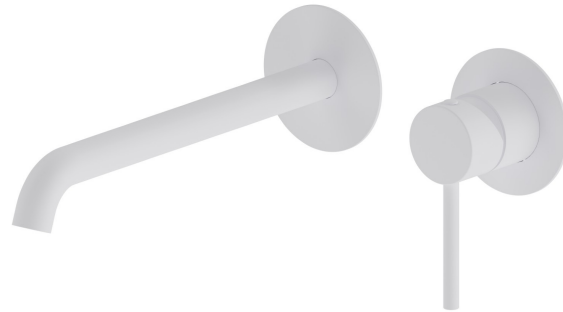

X-WAY

73930E.01.014

Single lever wall mixer group - finish Matt White

External part. Without pop-up waste set

FEATURES

Material	Brass
Technology	Save Water
Installation	Wall mounted
Spout	Long spout
Hole type	2 holes
Control type	Single lever
Waste / Drain set	Without waste set
Water mixing	Mechanical
Required for installation	<u>27852.00.000</u>

TECHNICAL DRAWING

X-WAY

73930E.01.014

Single lever wall mixer group - finish Matt White

AVAILABLE FINISHES

01.014

Matt White

01.093