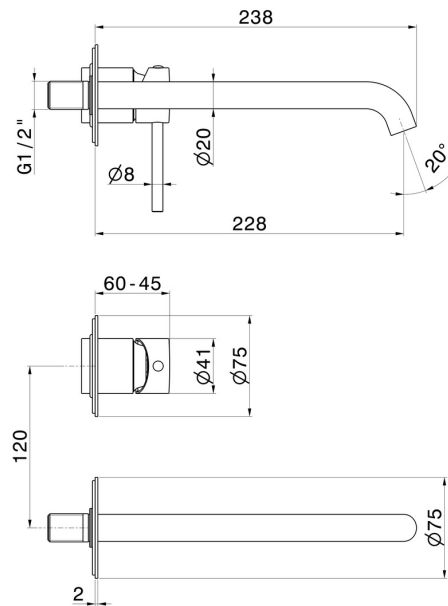

X-WAY

73930E.01.014

Single lever wall mixer group - finish Matt White

External part. Without pop-up waste set

FEATURES

Material	Brass
Technology	Save Water
Installation	Wall mounted
Spout	Long spout
Hole type	2 holes
Control type	Single lever
Waste / Drain set	Without waste set
Water mixing	Mechanical
Required for installation	<u>27852.00.000</u>

TECHNICAL DRAWING

X-WAY

73930E.01.014

Single lever wall mixer group - finish Matt White

AVAILABLE FINISHES

01.014

Matt White

01.093