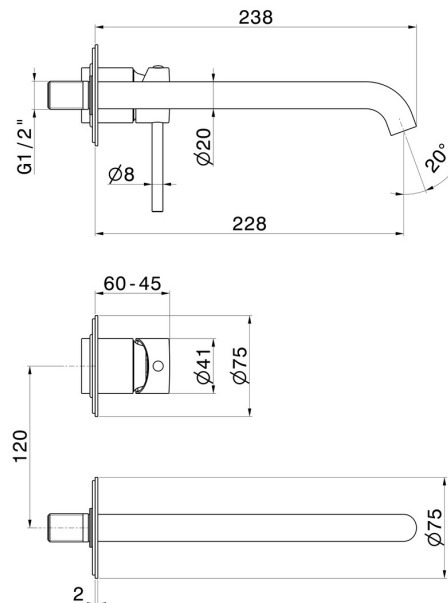

TECHNICAL DRAWING

AR Preview
try it in your home

More Details
on our [website](#)