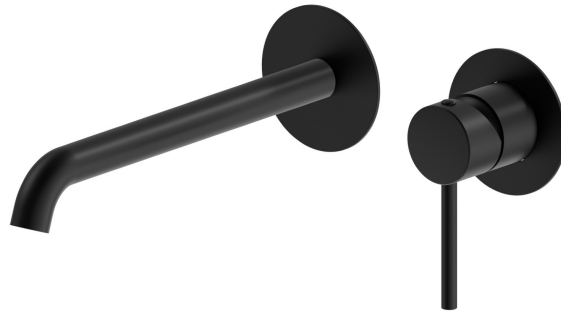

X-WAY

73930E.01.093

Single lever wall mixer group - finish Matt Black

External part. Without pop-up waste set

SAVE WATER

Matt Black

FEATURES

Material	Brass
Technology	Save Water
Installation	Wall mounted
Spout	Long spout
Hole type	2 holes
Control type	Single lever
Waste / Drain set	Without waste set
Water mixing	Mechanical
Required for installation	<u>27852.00.000</u>

TECHNICAL DRAWING

AR Preview
try it in your home

More Details
on our [website](#)

X-WAY

73930E.01.093

Single lever wall mixer group - finish Matt Black

AVAILABLE FINISHES

01.093

Matt Black

01.014

finish Matt White

21.018

finish Chrome

47.083

finish Groove Bronze

59.064