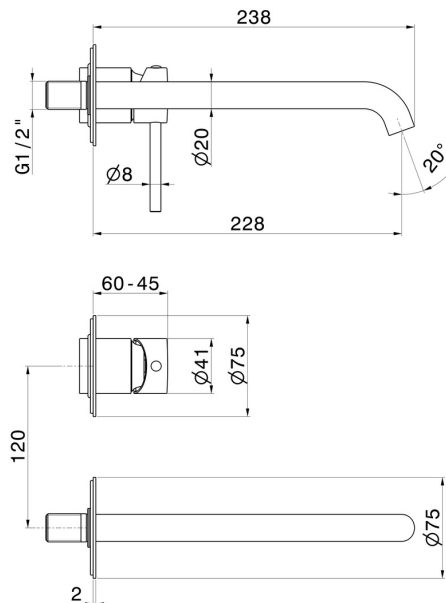

X-WAY

73930E.21.018

Single lever wall mixer group - finish Chrome

External part. Without pop-up waste set

Chrome

FEATURES

Material	Brass
Technology	Save Water
Installation	Wall mounted
Spout	Long spout
Hole type	2 holes
Control type	Single lever
Waste / Drain set	Without waste set
Water mixing	Mechanical
Required for installation	<u>27852.00.000</u>

TECHNICAL DRAWING

 **AR Preview**
try it in your home

More Details
on our [website](#)

X-WAY

73930E.21.018

Single lever wall mixer group - finish Chrome

AVAILABLE FINISHES

21.018