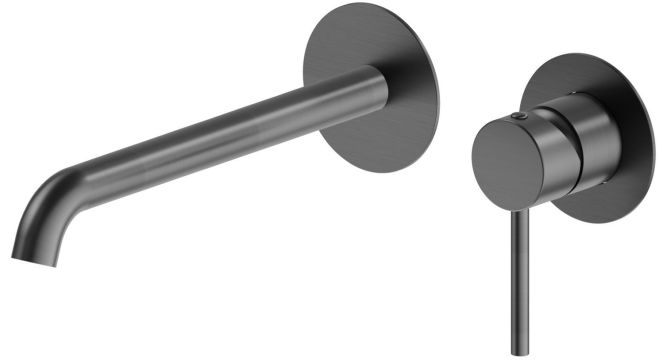

X-WAY

73930E.59.064

Single lever wall mixer group - finish PVD Brushed Gun Metal

External part. Without pop-up waste set

PVD Brushed Gun Metal

FEATURES

Material	Brass
Technology	Save Water
Installation	Wall mounted
Spout	Long spout
Hole type	2 holes
Control type	Single lever
Waste / Drain set	Without waste set
Water mixing	Mechanical
Required for installation	<u>27852.00.000</u>

TECHNICAL DRAWING

X-WAY

73930E.59.064

Single lever wall mixer group - finish PVD Brushed Gun Metal

AVAILABLE FINISHES

59.064

PVD Brushed Gun Metal

01.014

finish PVD Brushed steel

59.067

finish PVD Brushed Copper Bronze

59.097

finish PVD Brushed Gold

M0.070

finish Titanium Satin

M0.071