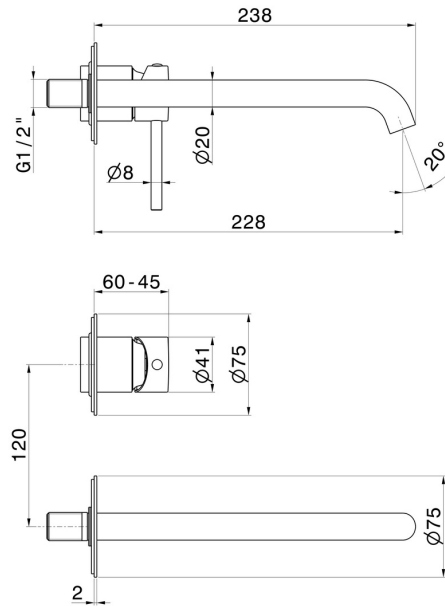

X-WAY

73930E.59.064

Single lever wall mixer group - finish PVD Brushed Gun Metal

External part. Without pop-up waste set

PVD Brushed Gun Metal

FEATURES

Material	Brass
Technology	Save Water
Installation	Wall mounted
Spout	Long spout
Hole type	2 holes
Control type	Single lever
Waste / Drain set	Without waste set
Water mixing	Mechanical
Required for installation	<u>27852.00.000</u>

TECHNICAL DRAWING

X-WAY

73930E.59.064

Single lever wall mixer group - finish PVD Brushed Gun Metal

AVAILABLE FINISHES

59.064

PVD Brushed Gun Metal

01.014