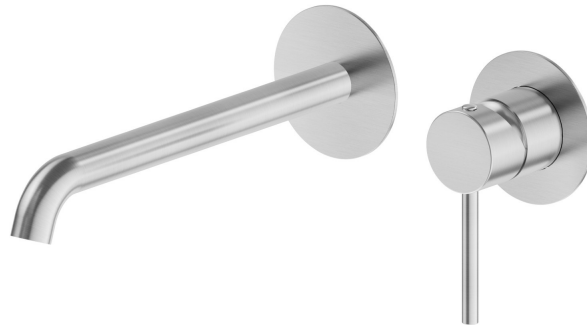

X-WAY

73930E.59.066

Single lever wall mixer group - finish PVD Brushed steel

External part. Without pop-up waste set

PVD Brushed steel

FEATURES

| | |
|---------------------------|----------------------------|
| Material | Brass |
| Technology | Save Water |
| Installation | Wall mounted |
| Spout | Long spout |
| Hole type | 2 holes |
| Control type | Single lever |
| Waste / Drain set | Without waste set |
| Water mixing | Mechanical |
| Required for installation | <u>27852.00.000</u> |

TECHNICAL DRAWING

X-WAY

73930E.59.066

Single lever wall mixer group - finish PVD Brushed steel

AVAILABLE FINISHES

59.066

PVD Brushed steel

01.014

finish Matt White

01.093

finish Matt Black

21.018

finish Chrome

47.083

finish Groove Bronze

59.064