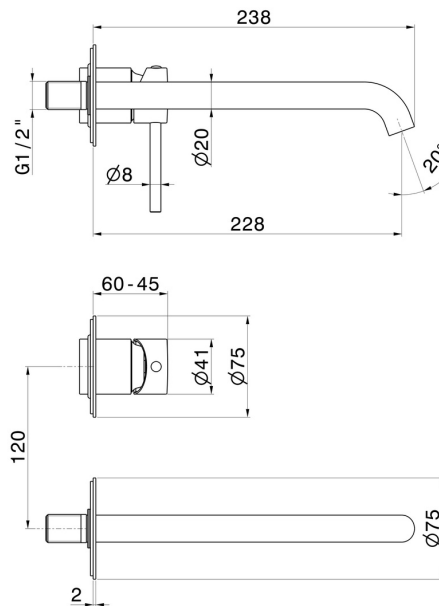

X-WAY

73930E.59.066

Single lever wall mixer group - finish PVD Brushed steel

External part. Without pop-up waste set

PVD Brushed steel

FEATURES

| | |
|---------------------------|----------------------------|
| Material | Brass |
| Technology | Save Water |
| Installation | Wall mounted |
| Spout | Long spout |
| Hole type | 2 holes |
| Control type | Single lever |
| Waste / Drain set | Without waste set |
| Water mixing | Mechanical |
| Required for installation | <u>27852.00.000</u> |

TECHNICAL DRAWING

X-WAY

73930E.59.066

Single lever wall mixer group - finish PVD Brushed steel

AVAILABLE FINISHES

59.066

PVD Brushed steel

01.014