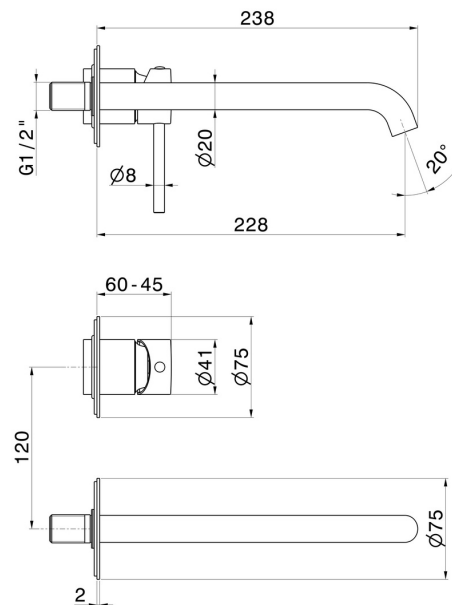

X-WAY

73930E.59.067

Single lever wall mixer group - finish PVD Brushed Copper Bronze

External part. Without pop-up waste set

PVD Brushed Copper Bronze

FEATURES

Material	Brass
Technology	Save Water
Installation	Wall mounted
Spout	Long spout
Hole type	2 holes
Control type	Single lever
Waste / Drain set	Without waste set
Water mixing	Mechanical
Required for installation	<u>27852.00.000</u>

TECHNICAL DRAWING

X-WAY

73930E.59.067

Single lever wall mixer group - finish PVD Brushed Copper Bronze

AVAILABLE FINISHES

59.067

PVD Brushed Copper Bronze

01.014