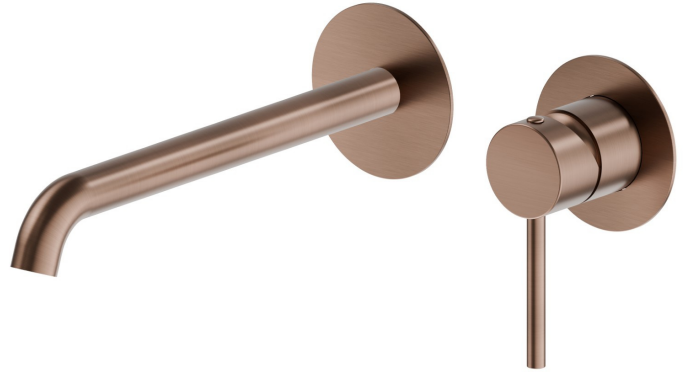

X-WAY

73930E.59.067

Single lever wall mixer group - finish PVD Brushed Copper Bronze

External part. Without pop-up waste set

PVD Brushed Copper Bronze

FEATURES

Material	Brass
Technology	Save Water
Installation	Wall mounted
Spout	Long spout
Hole type	2 holes
Control type	Single lever
Waste / Drain set	Without waste set
Water mixing	Mechanical
Required for installation	<u>27852.00.000</u>

TECHNICAL DRAWING

X-WAY

73930E.59.067

Single lever wall mixer group - finish PVD Brushed Copper Bronze

AVAILABLE FINISHES

59.067

PVD Brushed Copper Bronze

01.014

finish Matt White

01.093

finish Matt Black

21.018

finish Chrome

47.083

finish Groove Bronze

59.064

finish PVD Brushed Gun Metal

59.066

finish PVD Brushed steel

59.097

finish PVD Brushed Gold

M0.070

finish Titanium Satin

M0.071