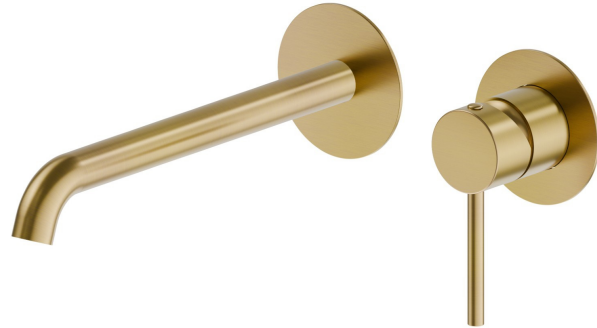

X-WAY

73930E.59.097

Single lever wall mixer group - finish PVD Brushed Gold

External part. Without pop-up waste set

PVD Brushed Gold

FEATURES

Material	Brass
Technology	Save Water
Installation	Wall mounted
Spout	Long spout
Hole type	2 holes
Control type	Single lever
Waste / Drain set	Without waste set
Water mixing	Mechanical
Required for installation	<u>27852.00.000</u>

TECHNICAL DRAWING

X-WAY

73930E.59.097

Single lever wall mixer group - finish PVD Brushed Gold

AVAILABLE FINISHES

59.097

PVD Brushed Gold

01.014

finish Matt White

01.093

finish Matt Black

21.018

finish Chrome

47.083

finish Groove Bronze

59.064

finish PVD Brushed Gun Metal

59.066

finish PVD Brushed steel

59.067

finish PVD Brushed Copper Bronze

M0.070

finish Titanium Satin

M0.071