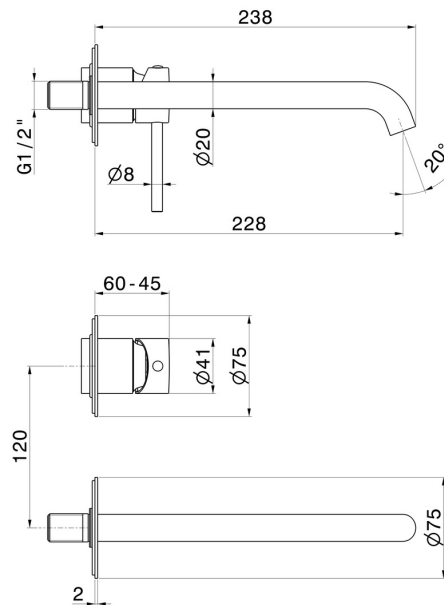

X-WAY

73930E.59.097

Single lever wall mixer group - finish PVD Brushed Gold

External part. Without pop-up waste set

PVD Brushed Gold

FEATURES

Material	Brass
Technology	Save Water
Installation	Wall mounted
Spout	Long spout
Hole type	2 holes
Control type	Single lever
Waste / Drain set	Without waste set
Water mixing	Mechanical
Required for installation	<u>27852.00.000</u>

TECHNICAL DRAWING

X-WAY

73930E.59.097

Single lever wall mixer group - finish PVD Brushed Gold

AVAILABLE FINISHES

59.097

PVD Brushed Gold

01.014