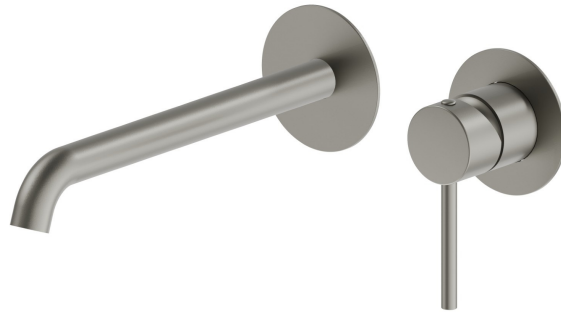

# X-WAY

## 73930E.M0.070

Single lever wall mixer group - finish Titanium Satin

External part. Without pop-up waste set

Titanium Satin

### FEATURES

Material	<b>Brass</b>
Technology	<b>Save Water</b>
Installation	<b>Wall mounted</b>
Spout	<b>Long spout</b>
Hole type	<b>2 holes</b>
Control type	<b>Single lever</b>
Waste / Drain set	<b>Without waste set</b>
Water mixing	<b>Mechanical</b>
Required for installation	<b><u>27852.00.000</u></b>

### TECHNICAL DRAWING

 **AR Preview**  
try it in your home

**More Details**  
on our [website](#)

**X-WAY**

**73930E.M0.070**

Single lever wall mixer group - finish Titanium Satin

**AVAILABLE FINISHES**

---