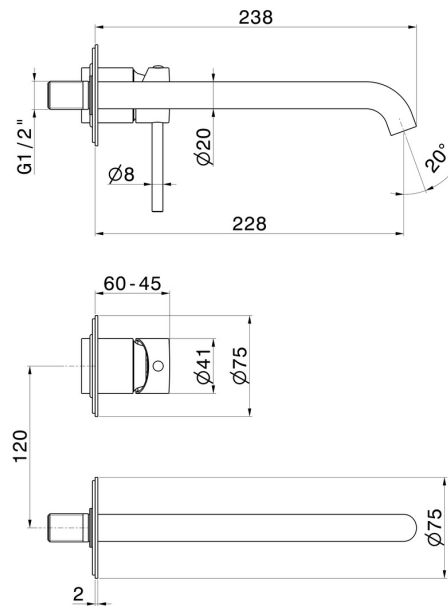

TECHNICAL DRAWING

AR Preview
try it in your home

More Details
on our [website](#)