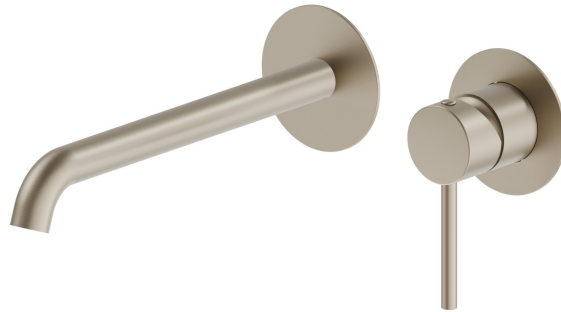

X-WAY

73930E.M0.071

Single lever wall mixer group - finish Gold Satin

External part. Without pop-up waste set

Gold Satin

FEATURES

| | |
|---------------------------|----------------------------|
| Material | Brass |
| Technology | Save Water |
| Installation | Wall mounted |
| Spout | Long spout |
| Hole type | 2 holes |
| Control type | Single lever |
| Waste / Drain set | Without waste set |
| Water mixing | Mechanical |
| Required for installation | <u>27852.00.000</u> |

TECHNICAL DRAWING

X-WAY

73930E.M0.071

Single lever wall mixer group - finish Gold Satin

AVAILABLE FINISHES

M0.071

Gold Satin

01.014

finish Matt White

01.093

finish Matt Black

21.018

finish Chrome

47.083

finish Groove Bronze

59.064