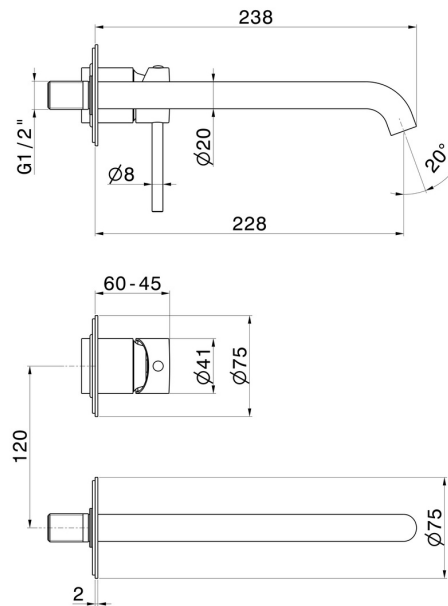

X-WAY

73930E.M0.071

Single lever wall mixer group - finish Gold Satin

External part. Without pop-up waste set

Gold Satin

FEATURES

| | |
|---------------------------|----------------------------|
| Material | Brass |
| Technology | Save Water |
| Installation | Wall mounted |
| Spout | Long spout |
| Hole type | 2 holes |
| Control type | Single lever |
| Waste / Drain set | Without waste set |
| Water mixing | Mechanical |
| Required for installation | <u>27852.00.000</u> |

TECHNICAL DRAWING

X-WAY

73930E.M0.071

Single lever wall mixer group - finish Gold Satin

AVAILABLE FINISHES

M0.071

Gold Satin

01.014