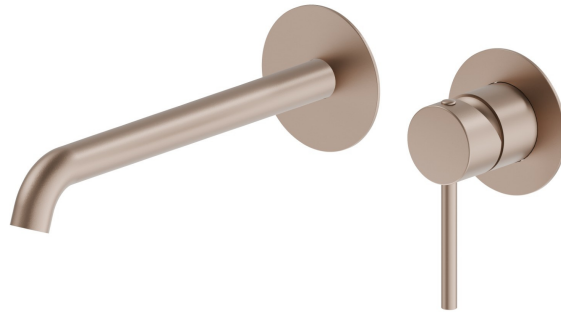

X-WAY

73930E.M0.072

Single lever wall mixer group - finish Copper Satin

External part. Without pop-up waste set

FEATURES

Material	Brass
Technology	Save Water
Installation	Wall mounted
Spout	Long spout
Hole type	2 holes
Control type	Single lever
Waste / Drain set	Without waste set
Water mixing	Mechanical
Required for installation	<u>27852.00.000</u>

TECHNICAL DRAWING

 **AR Preview**
try it in your home

More Details
on our [website](#)

X-WAY

73930E.M0.072

Single lever wall mixer group - finish Copper Satin

AVAILABLE FINISHES

M0.072

Copper Satin

01.014

finish Matt White

01.093

finish Matt Black

21.018

finish Chrome

47.083

finish PVD Brushed Gold

M0.070

finish Titanium Satin

M0.071

finish Gold Satin

M0.075

finish Copper Glossy

AR Preview
try it in your home