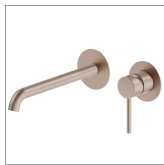

X-WAY

73930E.M0.072

Single lever wall mixer group - finish Copper Satin

External part. Without pop-up waste set

FEATURES

Material	Brass
Technology	Save Water
Installation	Wall mounted
Spout	Long spout
Hole type	2 holes
Control type	Single lever
Waste / Drain set	Without waste set
Water mixing	Mechanical
Required for installation	<u>27852.00.000</u>

TECHNICAL DRAWING

 **AR Preview**
try it in your home

More Details
on our [website](#)

X-WAY

73930E.M0.072

Single lever wall mixer group - finish Copper Satin

AVAILABLE FINISHES

M0.072

Copper Satin

01.014

finish Matt White

01.093

finish Matt Black

21.018

finish Chrome

47.083

finish Groove Bronze

59.064

finish PVD Brushed Gun Metal

59.066

finish PVD Brushed steel

59.067

finish PVD Brushed Copper Bronze

59.097