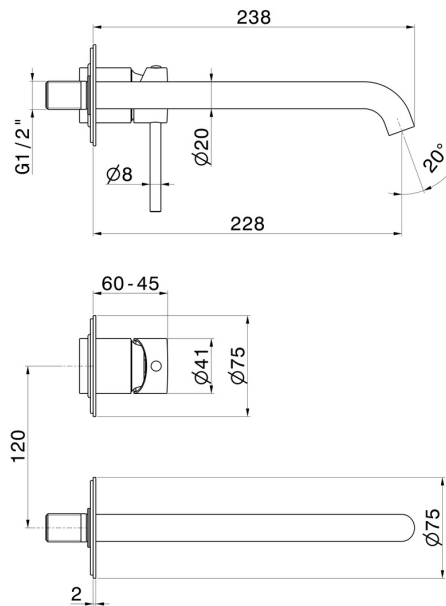

X-WAY

73930E.M0.072

Single lever wall mixer group - finish Copper Satin

External part. Without pop-up waste set

FEATURES

Material	Brass
Technology	Save Water
Installation	Wall mounted
Spout	Long spout
Hole type	2 holes
Control type	Single lever
Waste / Drain set	Without waste set
Water mixing	Mechanical
Required for installation	<u>27852.00.000</u>

TECHNICAL DRAWING

 **AR Preview**
try it in your home

More Details
on our [website](#)

X-WAY

73930E.M0.072

Single lever wall mixer group - finish Copper Satin

AVAILABLE FINISHES

M0.072