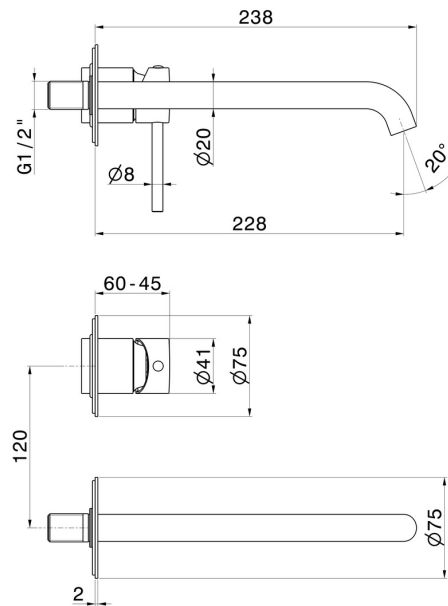

## 73930E.M0.075

Single lever wall mixer group - finish Copper Glossy

External part. Without pop-up waste set

### FEATURES

Material	<b>Brass</b>
Technology	<b>Save Water</b>
Installation	<b>Wall mounted</b>
Spout	<b>Long spout</b>
Hole type	<b>2 holes</b>
Control type	<b>Single lever</b>
Waste / Drain set	<b>Without waste set</b>
Water mixing	<b>Mechanical</b>
Required for installation	<b><u>27852.00.000</u></b>

### TECHNICAL DRAWING

**X-WAY**

**73930E.M0.075**

Single lever wall mixer group - finish Copper Glossy

**AVAILABLE FINISHES**

---

**M0.075**

Copper Glossy