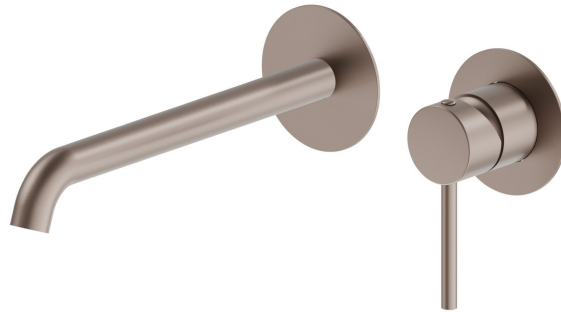

# X-WAY

## 73930E.M0.075

Single lever wall mixer group - finish Copper Glossy

External part. Without pop-up waste set

### FEATURES

Material	<b>Brass</b>
Technology	<b>Save Water</b>
Installation	<b>Wall mounted</b>
Spout	<b>Long spout</b>
Hole type	<b>2 holes</b>
Control type	<b>Single lever</b>
Waste / Drain set	<b>Without waste set</b>
Water mixing	<b>Mechanical</b>
Required for installation	<b><u>27852.00.000</u></b>

### TECHNICAL DRAWING

**X-WAY**

**73930E.M0.075**

Single lever wall mixer group - finish Copper Glossy

**AVAILABLE FINISHES**

---

**M0.075**

Copper Glossy