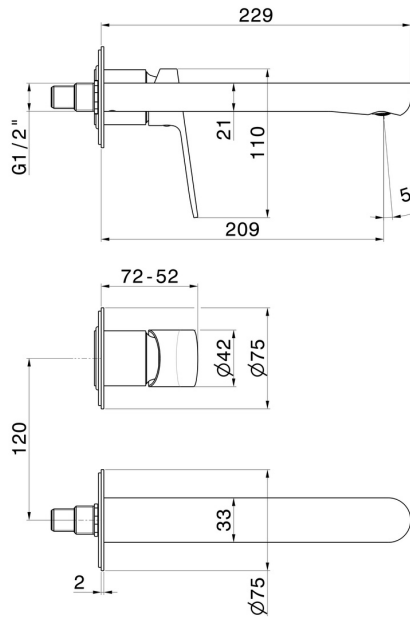

TECHNICAL DRAWING

AR Preview
try it in your home

More Details
on our [website](#)