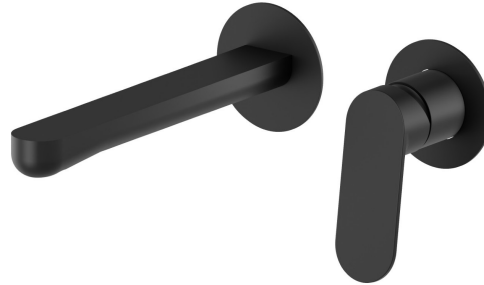

# RISE UP

**74030.01.093**

Single lever wall mixer group - finish Matt Black

With concealed part. Without pop-up waste set

## FEATURES

- |                   |                          |
|-------------------|--------------------------|
| Material          | <b>Brass</b>             |
| Technology        | <b>Save Water</b>        |
| Installation      | <b>Wall mounted</b>      |
| Spout             | <b>Long spout</b>        |
| Hole type         | <b>2 holes</b>           |
| Control type      | <b>Single lever</b>      |
| Waste / Drain set | <b>Without waste set</b> |
| Water mixing      | <b>Mechanical</b>        |

## TECHNICAL DRAWING

 **AR Preview**  
try it in your home

**More Details**  
on our [website](#)

**RISE UP**

**74030.01.093**

Single lever wall mixer group - finish Matt Black

**AVAILABLE FINISHES**

---