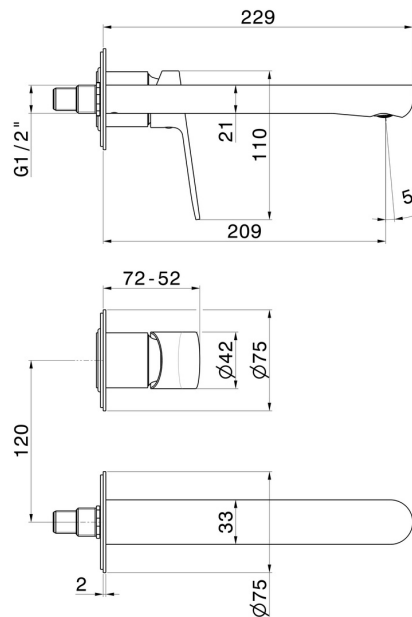

# RISE UP

**74030.21.018**

Single lever wall mixer group - finish Chrome

With concealed part. Without pop-up waste set

Chrome

## FEATURES

Material	<b>Brass</b>
Technology	<b>Save Water</b>
Installation	<b>Wall mounted</b>
Spout	<b>Long spout</b>
Hole type	<b>2 holes</b>
Control type	<b>Single lever</b>
Waste / Drain set	<b>Without waste set</b>
Water mixing	<b>Mechanical</b>

## TECHNICAL DRAWING

**RISE UP**

**74030.21.018**

Single lever wall mixer group - finish Chrome

**AVAILABLE FINISHES**

---

**21.018**

Chrome