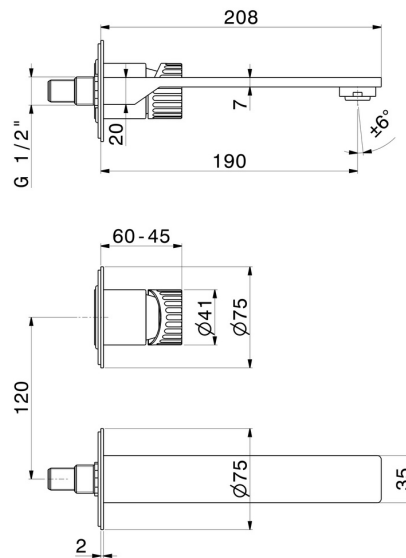

STEEL LINE

74228ex.50.050

Single lever wall mixer group - finish Stainless Steel

External part. Without pop-up waste set

Stainless Steel

FEATURES

| | |
|---------------------------|----------------------------|
| Material | Stainless Steel |
| Technology | Save Water |
| Installation | Wall concealed part |
| Spout | Standard spout |
| Hole type | 2 holes |
| Control type | Single lever |
| Waste / Drain set | Without waste set |
| Water mixing | Mechanical |
| Required for installation | <u>27852.00.000</u> |

TECHNICAL DRAWING

 **AR Preview**
try it in your home

More Details
on our [website](#)

STEEL LINE

74228ex.50.050

Single lever wall mixer group - finish Stainless Steel

AVAILABLE FINISHES

50.050