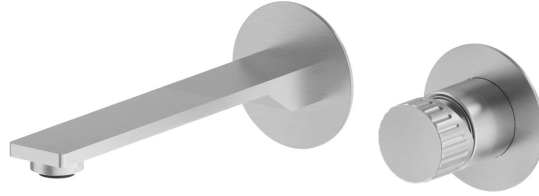

STEEL LINE

74228ex.50.050

Single lever wall mixer group - finish Stainless Steel

External part. Without pop-up waste set

Stainless Steel

FEATURES

| | |
|---------------------------|----------------------------|
| Material | Stainless Steel |
| Technology | Save Water |
| Installation | Wall concealed part |
| Spout | Standard spout |
| Hole type | 2 holes |
| Control type | Single lever |
| Waste / Drain set | Without waste set |
| Water mixing | Mechanical |
| Required for installation | <u>27852.00.000</u> |

TECHNICAL DRAWING

 **AR Preview**
try it in your home

More Details
on our [website](#)

STEEL LINE

74228ex.50.050

Single lever wall mixer group - finish Stainless Steel

AVAILABLE FINISHES

50.050

Stainless Steel

59.064

finish PVD Brushed Gun Metal

59.067

finish PVD Brushed Copper Bronze

59.098

finish PVD Brushed Pale Gold

AR Preview
try it in your home