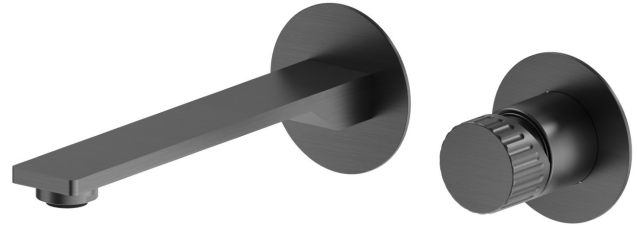

STEEL LINE

74228ex.59.064

Single lever wall mixer group - finish PVD Brushed Gun Metal

External part. Without pop-up waste set

PVD Brushed Gun Metal

FEATURES

Material	Stainless Steel
Technology	Save Water
Installation	Wall concealed part
Spout	Standard spout
Hole type	2 holes
Control type	Single lever
Waste / Drain set	Without waste set
Water mixing	Mechanical
Required for installation	<u>27852.00.000</u>

TECHNICAL DRAWING

STEEL LINE

74228ex.59.064

Single lever wall mixer group - finish PVD Brushed Gun Metal

AVAILABLE FINISHES

59.064

PVD Brushed Gun Metal

50.050

finish Stainless Steel

59.067

finish PVD Brushed Copper Bronze

59.098

finish PVD Brushed Pale Gold