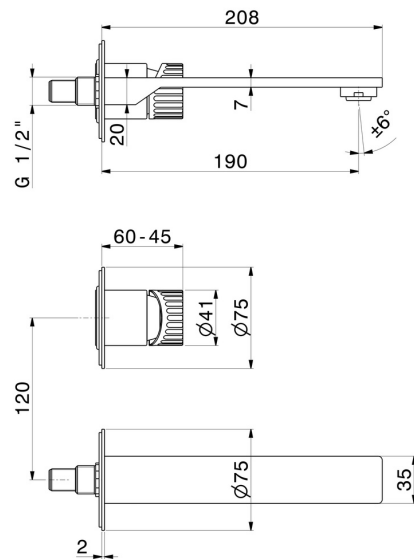

STEEL LINE

74228ex.59.064

Single lever wall mixer group - finish PVD Brushed Gun Metal

External part. Without pop-up waste set

PVD Brushed Gun Metal

FEATURES

Material	Stainless Steel
Technology	Save Water
Installation	Wall concealed part
Spout	Standard spout
Hole type	2 holes
Control type	Single lever
Waste / Drain set	Without waste set
Water mixing	Mechanical
Required for installation	<u>27852.00.000</u>

TECHNICAL DRAWING

STEEL LINE

74228ex.59.064

Single lever wall mixer group - finish PVD Brushed Gun Metal

AVAILABLE FINISHES

59.064

PVD Brushed Gun Metal

50.050