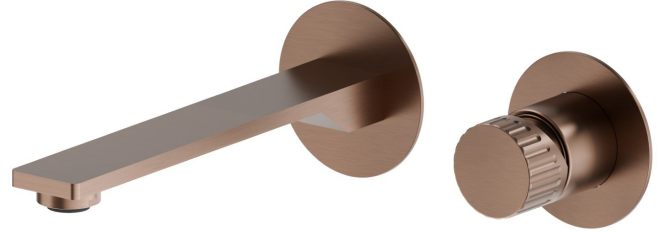

STEEL LINE

74228ex.59.067

Single lever wall mixer group - finish PVD Brushed Copper Bronze

External part. Without pop-up waste set

PVD Brushed Copper Bronze

FEATURES

Material	Stainless Steel
Technology	Save Water
Installation	Wall concealed part
Spout	Standard spout
Hole type	2 holes
Control type	Single lever
Waste / Drain set	Without waste set
Water mixing	Mechanical
Required for installation	<u>27852.00.000</u>

TECHNICAL DRAWING

STEEL LINE

74228ex.59.067

Single lever wall mixer group - finish PVD Brushed Copper Bronze

AVAILABLE FINISHES

59.067

PVD Brushed Copper Bronze

50.050

finish Stainless Steel

59.064

finish PVD Brushed Gun Metal

59.098

finish PVD Brushed Pale Gold