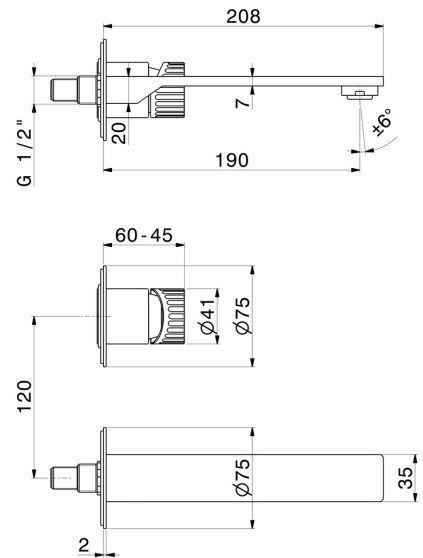

STEEL LINE

74228ex.59.067

Single lever wall mixer group - finish PVD Brushed Copper Bronze

External part. Without pop-up waste set

PVD Brushed Copper Bronze

FEATURES

Material	Stainless Steel
Technology	Save Water
Installation	Wall concealed part
Spout	Standard spout
Hole type	2 holes
Control type	Single lever
Waste / Drain set	Without waste set
Water mixing	Mechanical
Required for installation	<u>27852.00.000</u>

TECHNICAL DRAWING

STEEL LINE

74228ex.59.067

Single lever wall mixer group - finish PVD Brushed Copper Bronze

AVAILABLE FINISHES

59.067

PVD Brushed Copper Bronze

50.050