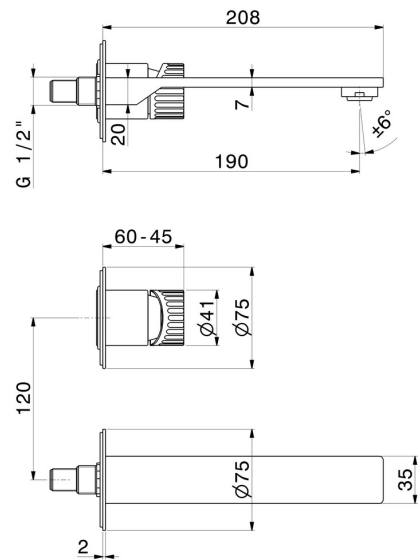

## 74228ex.59.098

Single lever wall mixer group - finish PVD Brushed Pale Gold

External part. Without pop-up waste set

PVD Brushed Pale Gold

### FEATURES

Material	<b>Stainless Steel</b>
Technology	<b>Save Water</b>
Installation	<b>Wall concealed part</b>
Spout	<b>Standard spout</b>
Hole type	<b>2 holes</b>
Control type	<b>Single lever</b>
Waste / Drain set	<b>Without waste set</b>
Water mixing	<b>Mechanical</b>
Required for installation	<b><u>27852.00.000</u></b>

### TECHNICAL DRAWING

**STEEL LINE**

**74228ex.59.098**

Single lever wall mixer group - finish PVD Brushed Pale Gold

**AVAILABLE FINISHES**

---

**59.098**

PVD Brushed Pale Gold