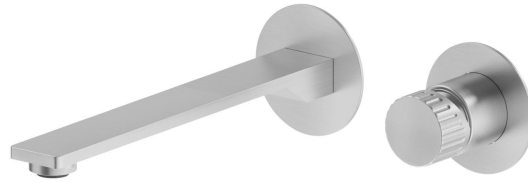

# STEEL LINE

## 74230ex.50.050

Single lever wall mixer group - finish Stainless Steel

External part. Without pop-up waste set

### FEATURES

Material	<b>Stainless Steel</b>
Technology	<b>Save Water</b>
Installation	<b>Wall concealed part</b>
Spout	<b>Long spout</b>
Hole type	<b>2 holes</b>
Control type	<b>Single lever</b>
Waste / Drain set	<b>Without waste set</b>
Water mixing	<b>Mechanical</b>
Required for installation	<b><u>27852.00.000</u></b>

### TECHNICAL DRAWING

**STEEL LINE**

**74230ex.50.050**

Single lever wall mixer group - finish Stainless Steel

**AVAILABLE FINISHES**

---

**50.050**

Stainless Steel