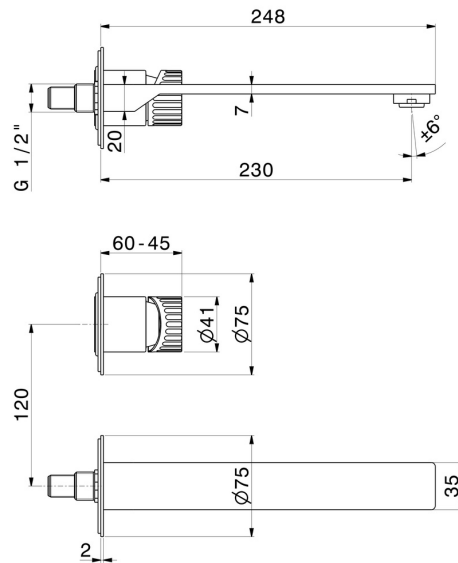

## 74230ex.50.050

Single lever wall mixer group - finish Stainless Steel

External part. Without pop-up waste set

### FEATURES

Material	<b>Stainless Steel</b>
Technology	<b>Save Water</b>
Installation	<b>Wall concealed part</b>
Spout	<b>Long spout</b>
Hole type	<b>2 holes</b>
Control type	<b>Single lever</b>
Waste / Drain set	<b>Without waste set</b>
Water mixing	<b>Mechanical</b>
Required for installation	<b><u>27852.00.000</u></b>

### TECHNICAL DRAWING

**STEEL LINE**

**74230ex.50.050**

Single lever wall mixer group - finish Stainless Steel

**AVAILABLE FINISHES**

---

**50.050**

Stainless Steel